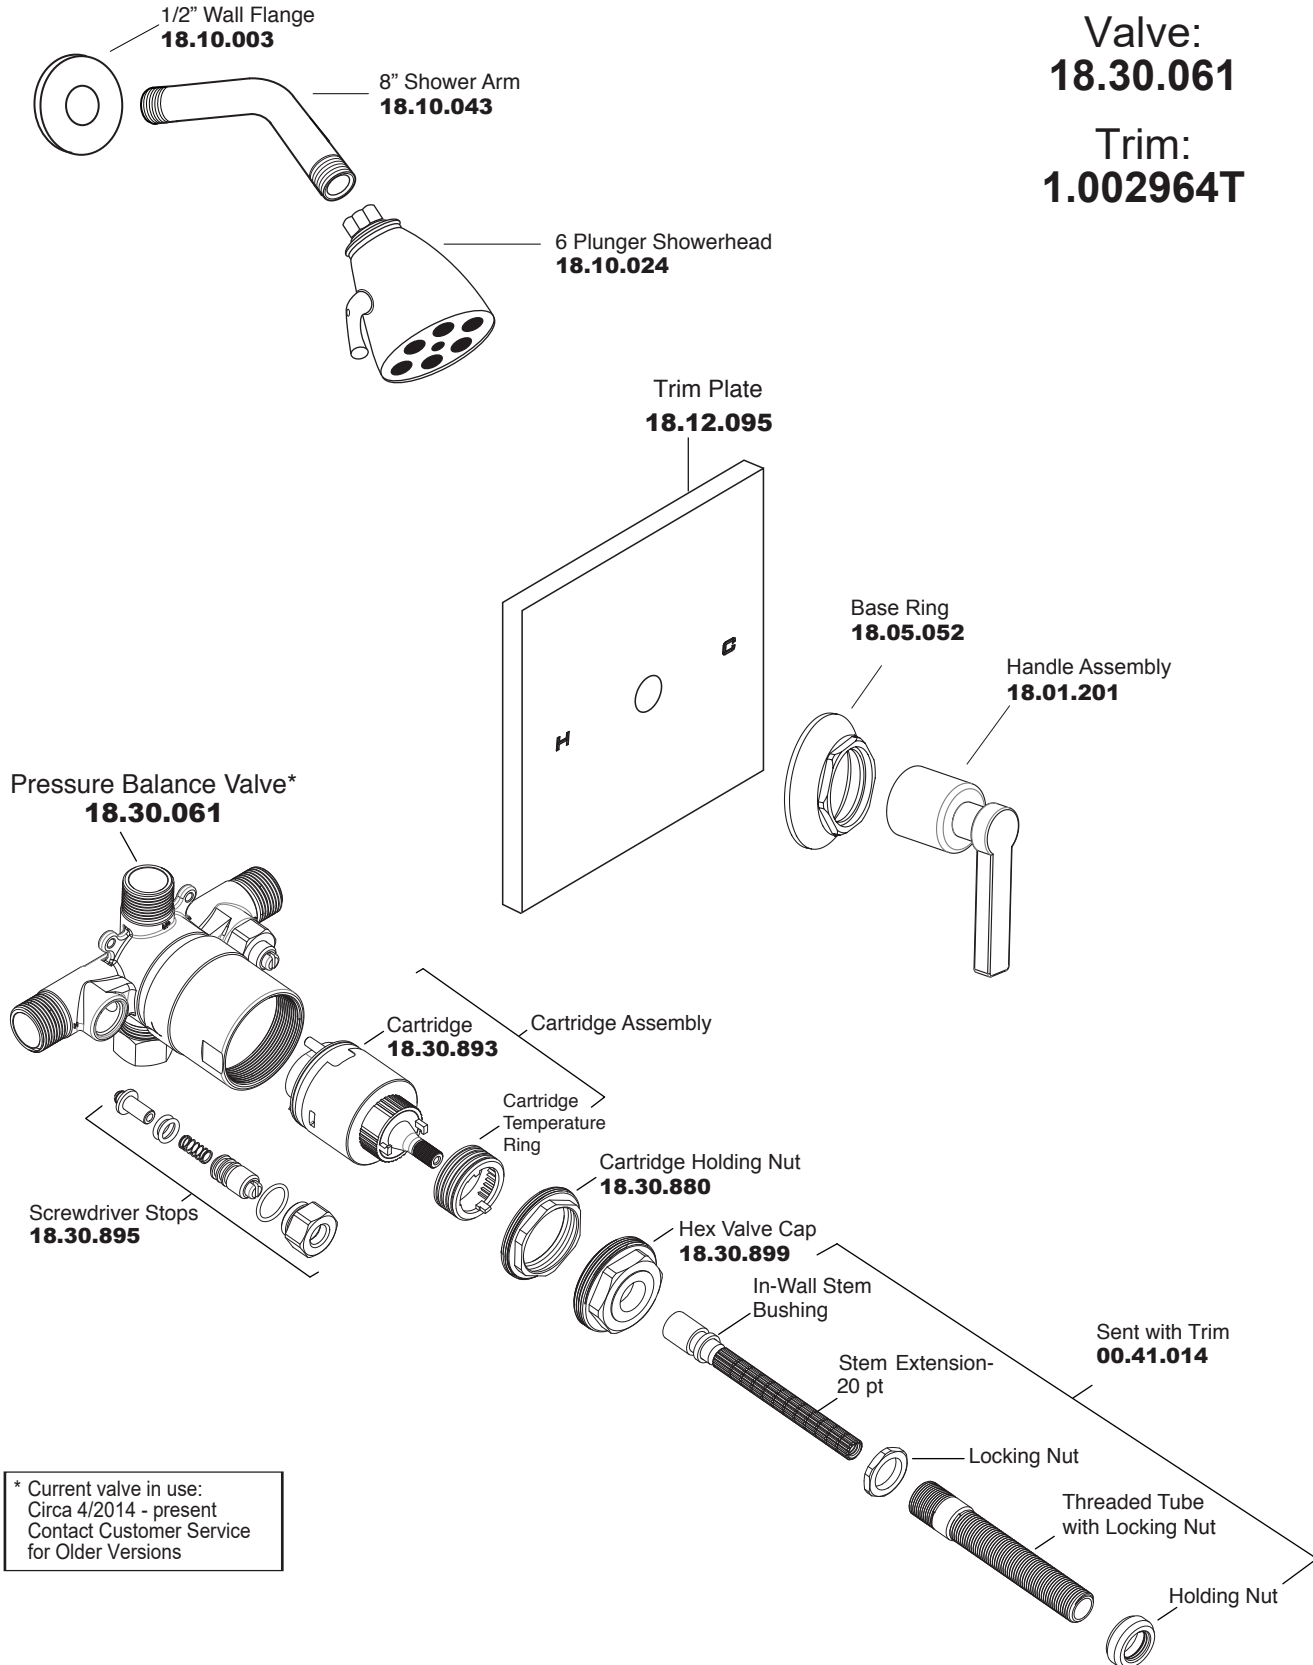

Pressure Balance Shower Set with Tribeca Handle

Valve:
18.30.061

Trim:
1.002964T

* Current valve in use:
Circa 4/2014 - present
Contact Customer Service
for Older Versions