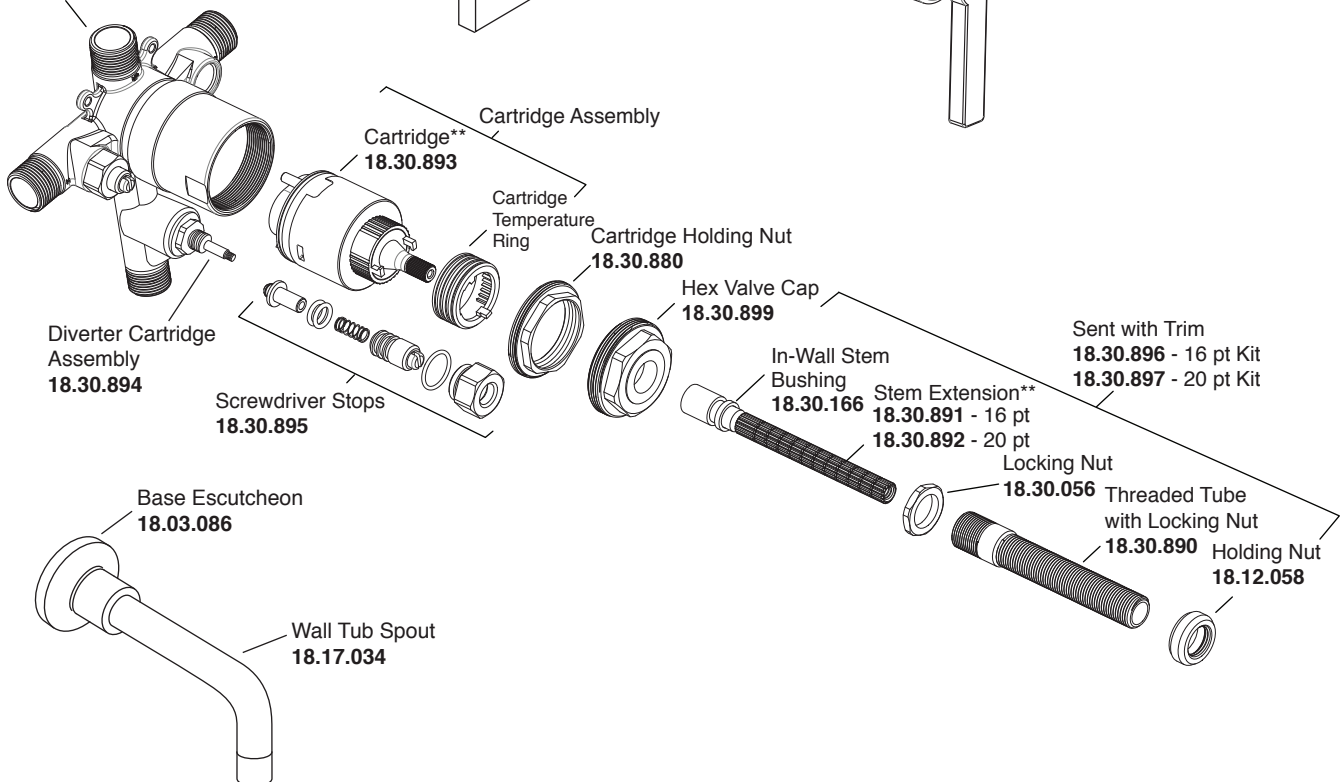

Pressure Balance Tub & Shower Set

1.312968

Tribeca Handle

Euro Style 20pt.

* Current valve in use:
Circa 4/2014 - present
Contact Customer Service
for Older Versions

** For additional information on
cartridges or extension kits,
see 'Rough Valving' section
in current catalog.

Pressure Balance Tub & Shower Valve*
18.30.062

Sent with Trim
18.30.896 - 16 pt Kit
18.30.897 - 20 pt Kit

Note: Measurements are subject to cancellation. No responsibility is assumed for use of superseded or voided pages.