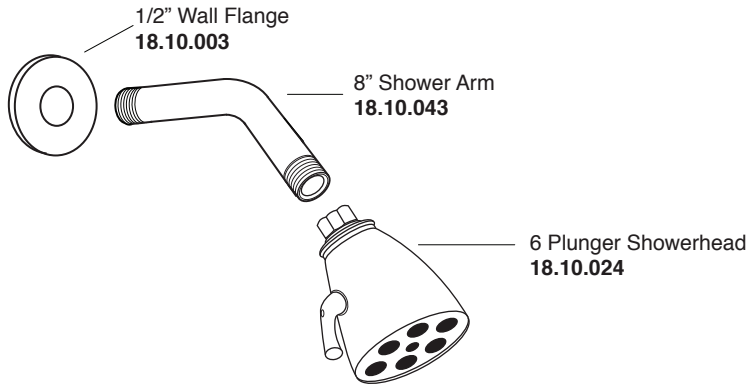

Pressure Balance Tub & Shower Set

1.312968

Tribeca Handle

Euro Style 20pt.

* Current valve in use:
Circa 4/2014 - present
Contact Customer Service
for Older Versions

** For additional information on
cartridges or extension kits,
see 'Rough Valving' section
in current catalog.

Pressure Balance Tub & Shower Valve*
18.30.062

Sent with Trim
18.30.896 - 16 pt Kit
18.30.897 - 20 pt Kit

Note: Measurements are subject to cancellation. No responsibility is assumed for use of superseded or voided pages.