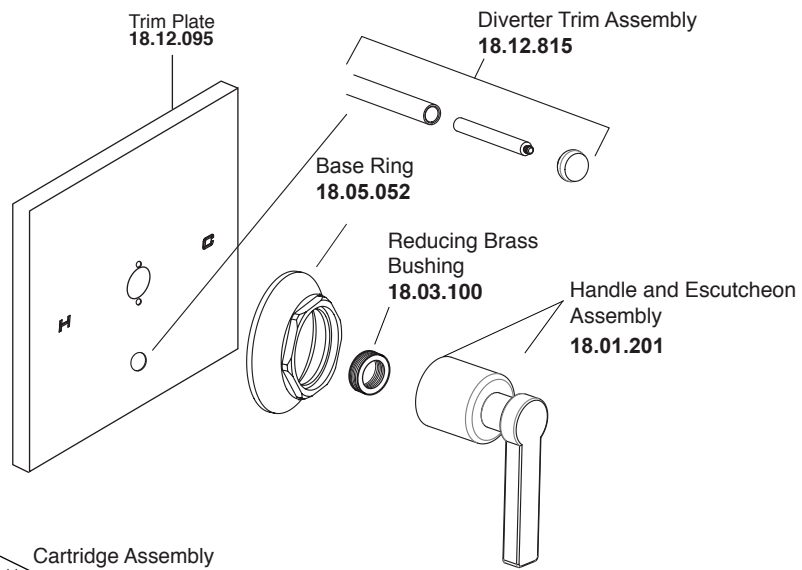

Pressure Balance Tub & Shower Set

1.312968

Tribeca Handle

Euro Style 20pt.

* Current valve in use:
Circa 4/2014 - present
Contact Customer Service
for Older Versions

** For additional information on
cartridges or extension kits,
see 'Rough Valving' section
in current catalog.

Pressure Balance Tub & Shower Valve*
18.30.062

Sent with Trim
18.30.896 - 16 pt Kit
18.30.897 - 20 pt Kit

Note: Measurements are subject to cancellation. No responsibility is assumed for use of superseded or voided pages.