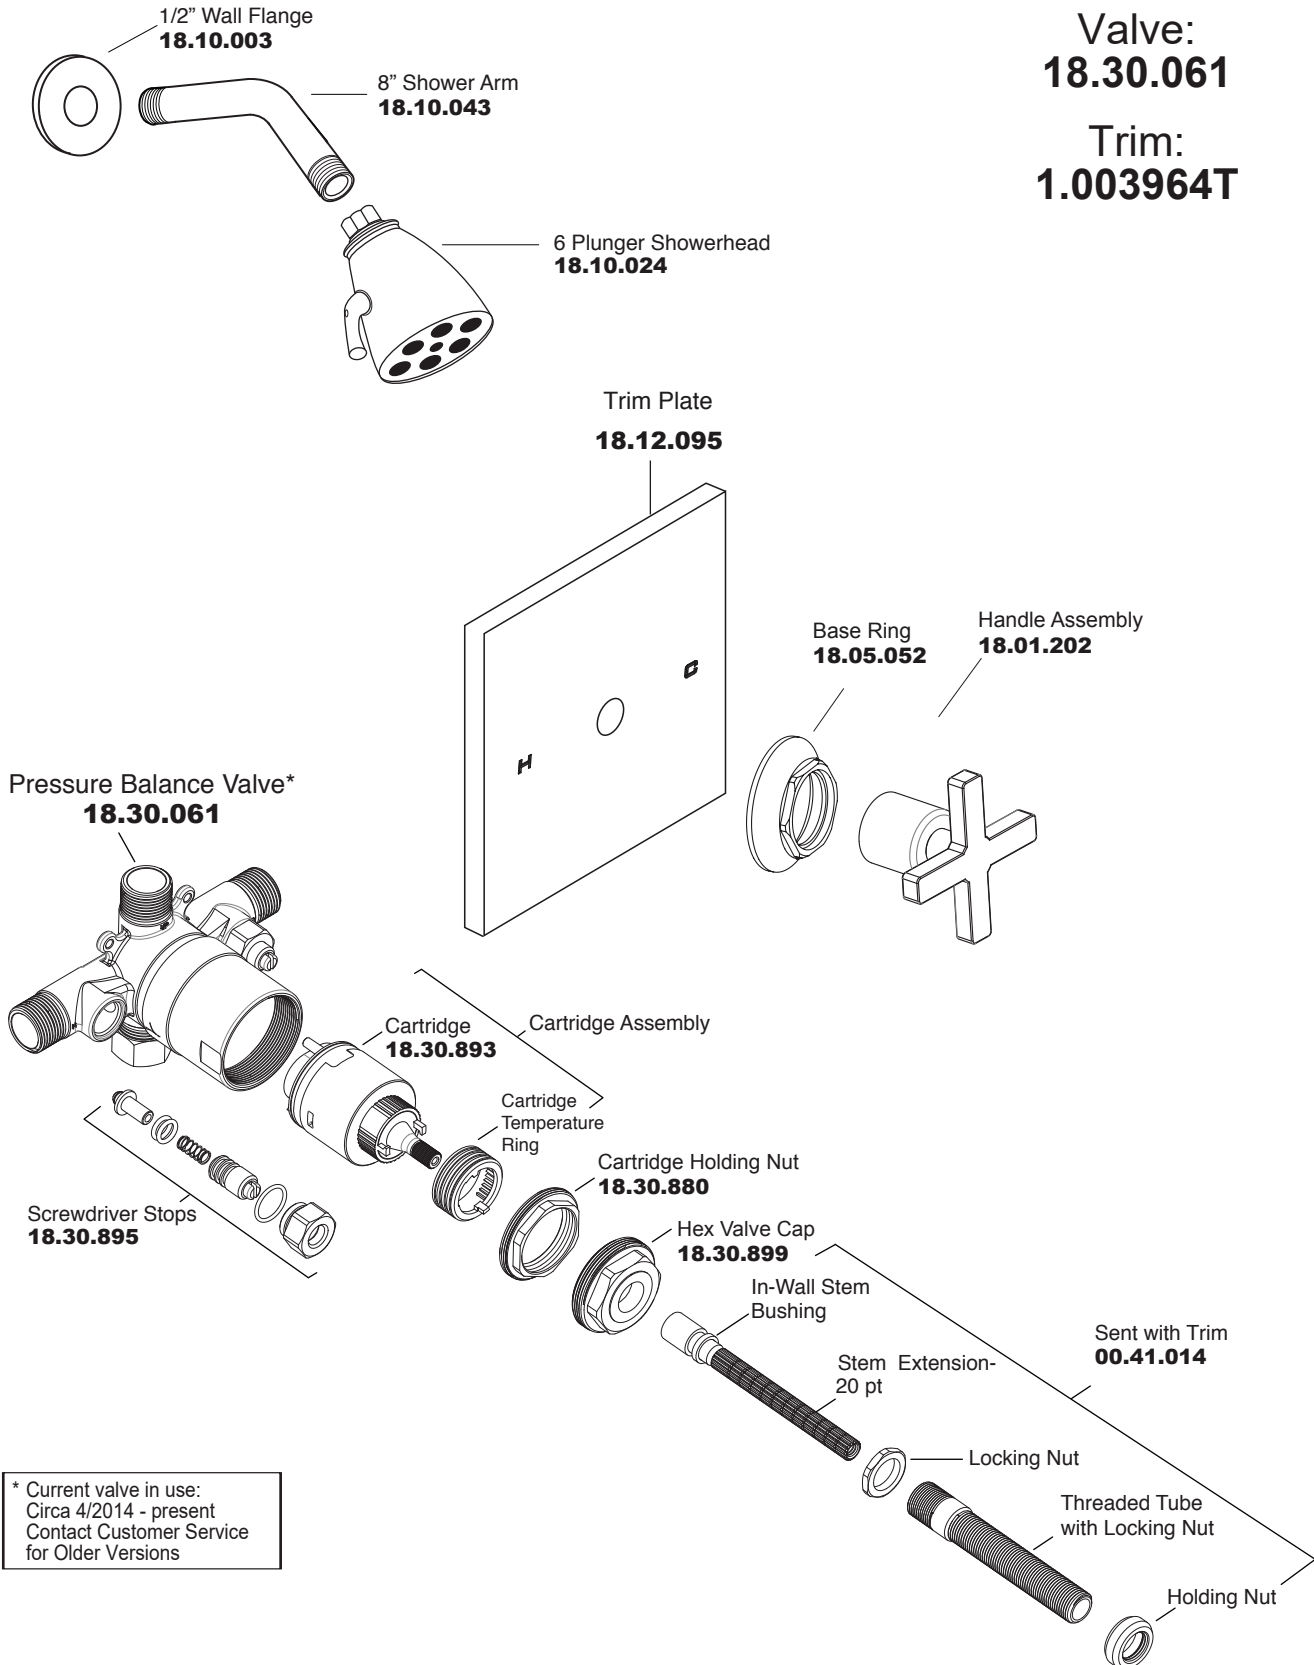

## Pressure Balance Shower Set with Tribeca X Handle

Valve:  
**18.30.061**

Trim:  
**1.003964T**

\* Current valve in use:  
Circa 4/2014 - present  
Contact Customer Service  
for Older Versions

Note: Measurements are subject to cancellation. No responsibility is assumed for use of superseded or voided pages.