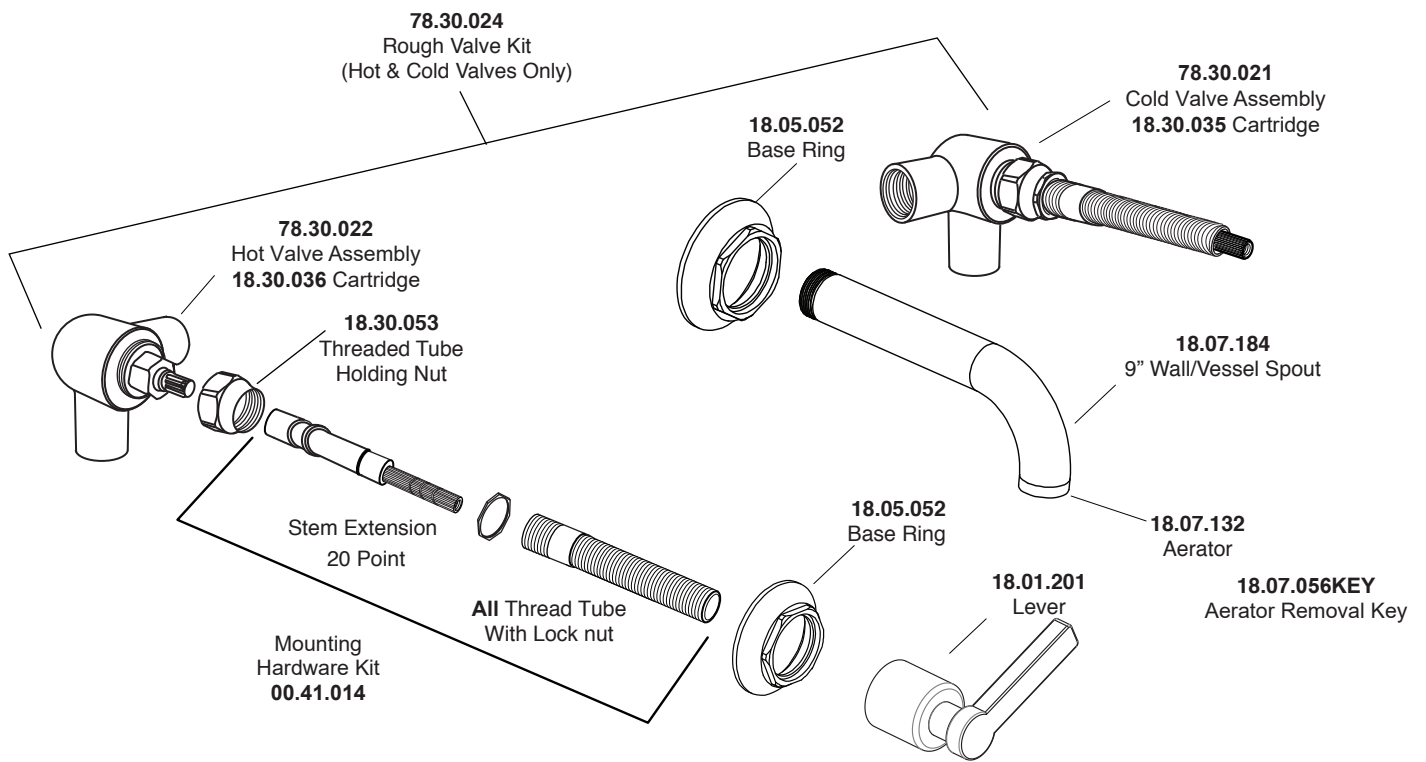

**310 Series Wall/Vessel Lavatory
Set with Tribeca Handle**

1.312907

(1.312907T - Trim Only)

**SOFT TOUCH
DRAIN ASSEMBLY
18.11.052**