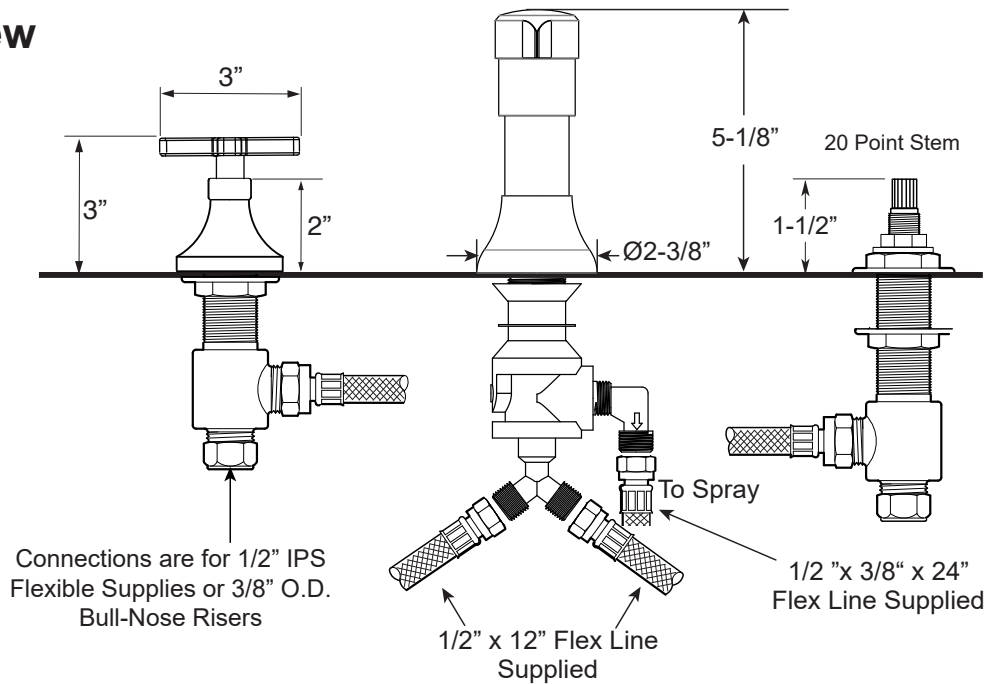

FEATURES:

- All brass construction.
- Hot & Cold valves and integral Vacuum Breaker/Diverter require 1-1/4" (max.) holes.
- Includes pop-up drain assembly with overflow. Longer ball rod available on request. P/N: APS.11.019
- Diverter controls water flow between douche spray & flushing rim.
- 1/4-turn ceramic disc valve cartridges for handles.
- Available in all finishes. Warranty varies according to finish selection.

**Bidet Set with
Capella X Handles**

1.009890

Front View

Side View

Note: Measurements are subject to change. No responsibility is assumed for use of superseded or voided pages.