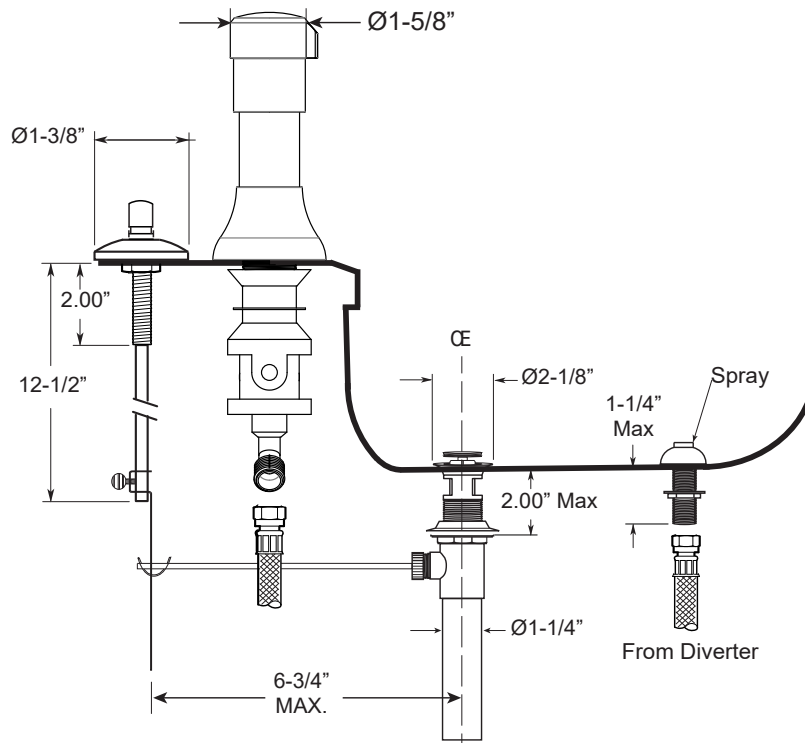

FEATURES:

- All brass construction.
- Hot & Cold valves and integral Vacuum Breaker/Diverter require 1-1/4" (max.) holes.
- Includes pop-up drain assembly with overflow. Longer ball rod available on request. P/N: APS.11.019
- Diverter controls water flow between douche spray & flushing rim.
- 1/4-turn ceramic disc valve cartridges for handles.
- Available in all finishes. Warranty varies according to finish selection.

**Bidet Set with
Capella X Handles**

1.009890

Front View

Side View

Note: Measurements are subject to change. No responsibility is assumed for use of superseded or voided pages.