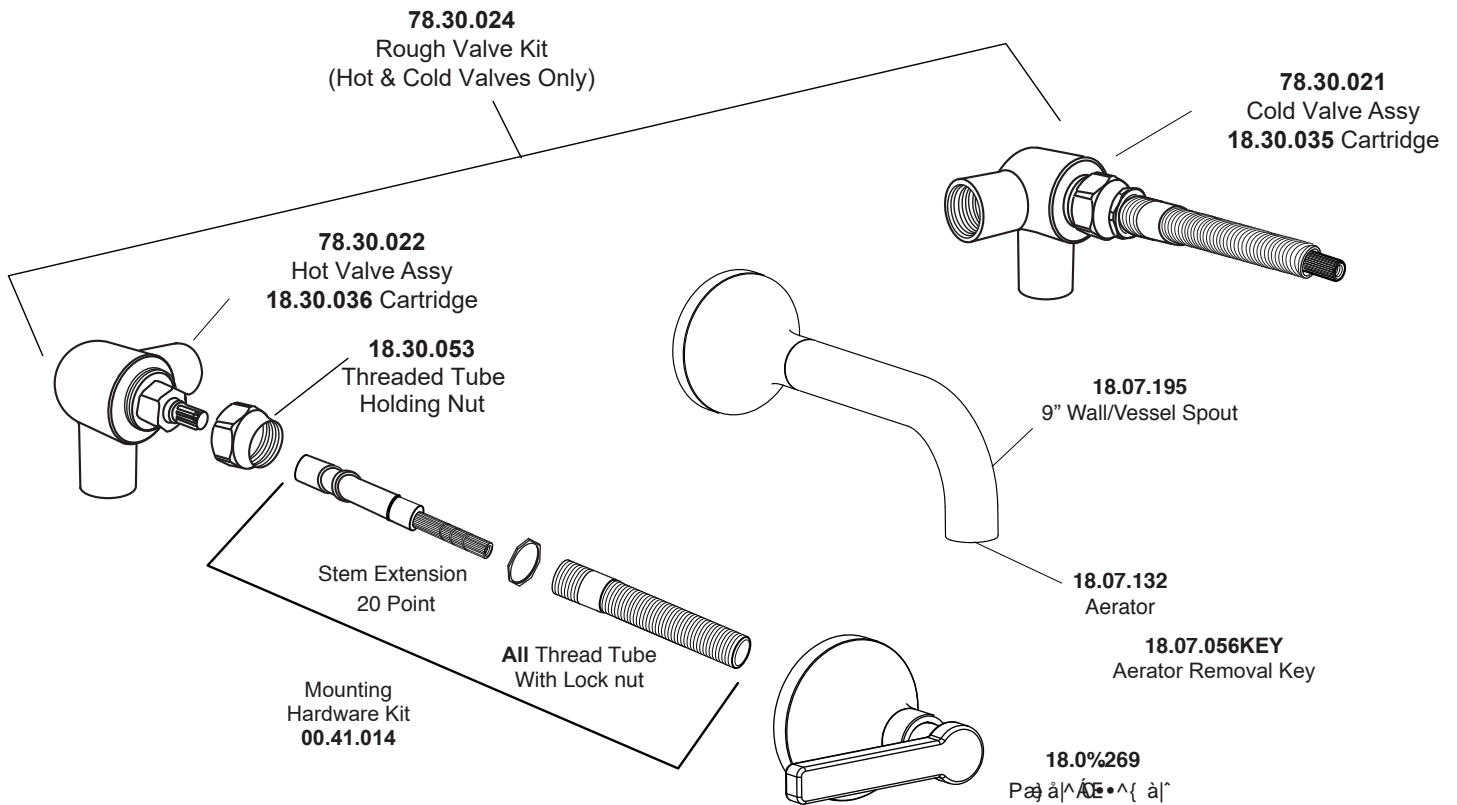

120 Series Wall/Vessel Lavatory Set with Extended Spout and Capella Handle

1.129707

Soft Touch
Drain
Assembly
18.11.052