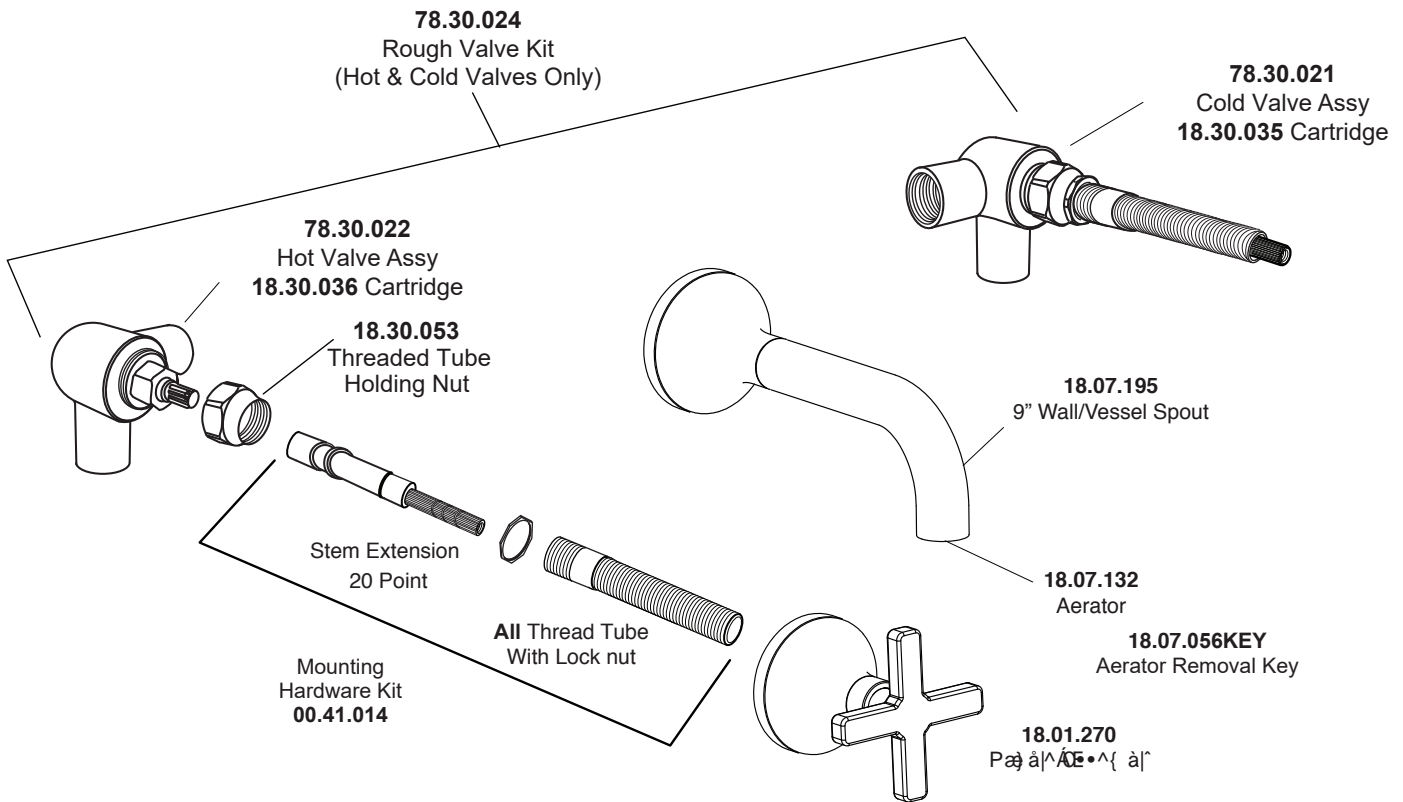

120 Series Wall/Vessel  
Lavatory Set with Extended  
Spout and Capella X Handle

**1.129807**

Soft Touch  
Drain  
Assembly  
18.11.052