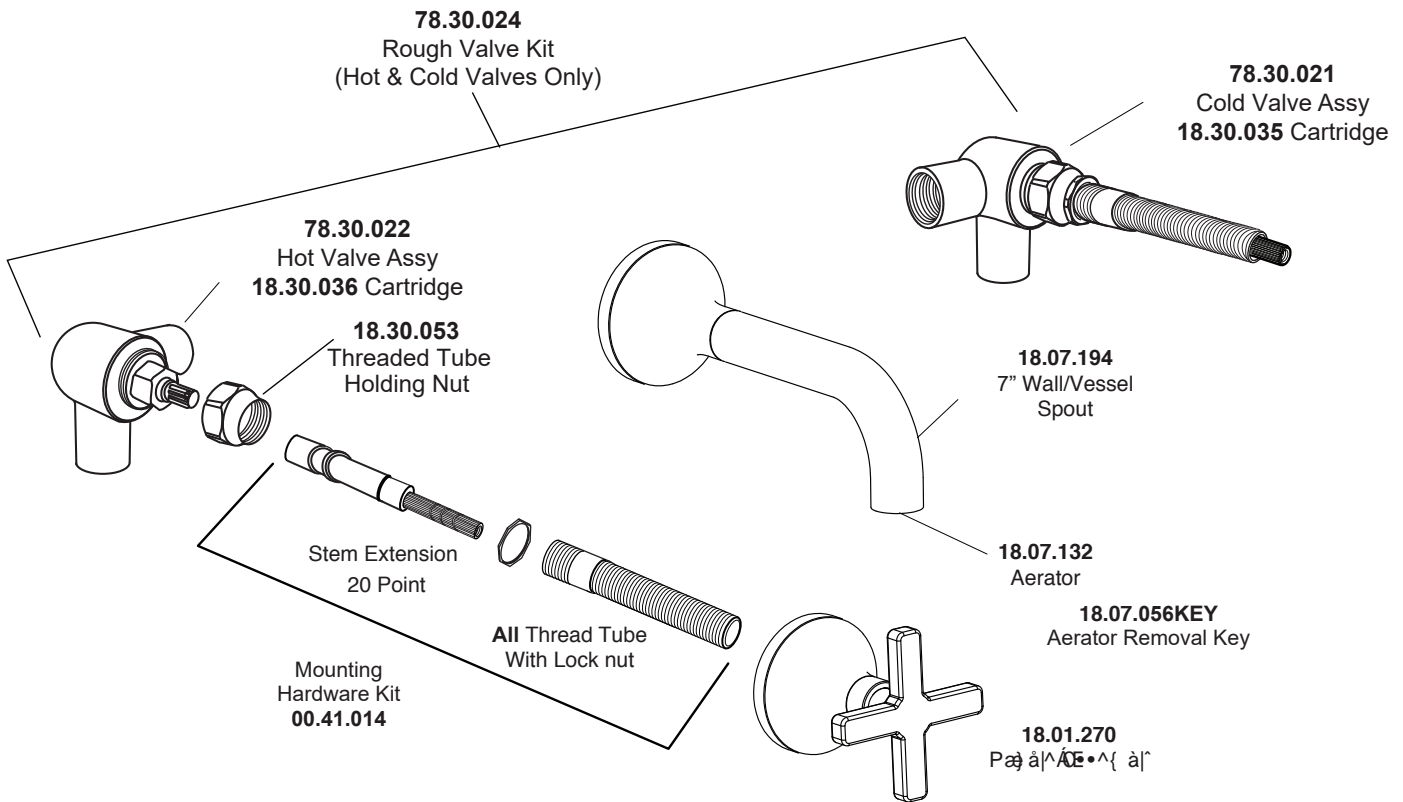

120 Series Wall/Vessel
Lavatory Set with Shorter
Spout and Capella X Handle

1.129807S

Soft Touch
Drain
Assembly
18.11.052