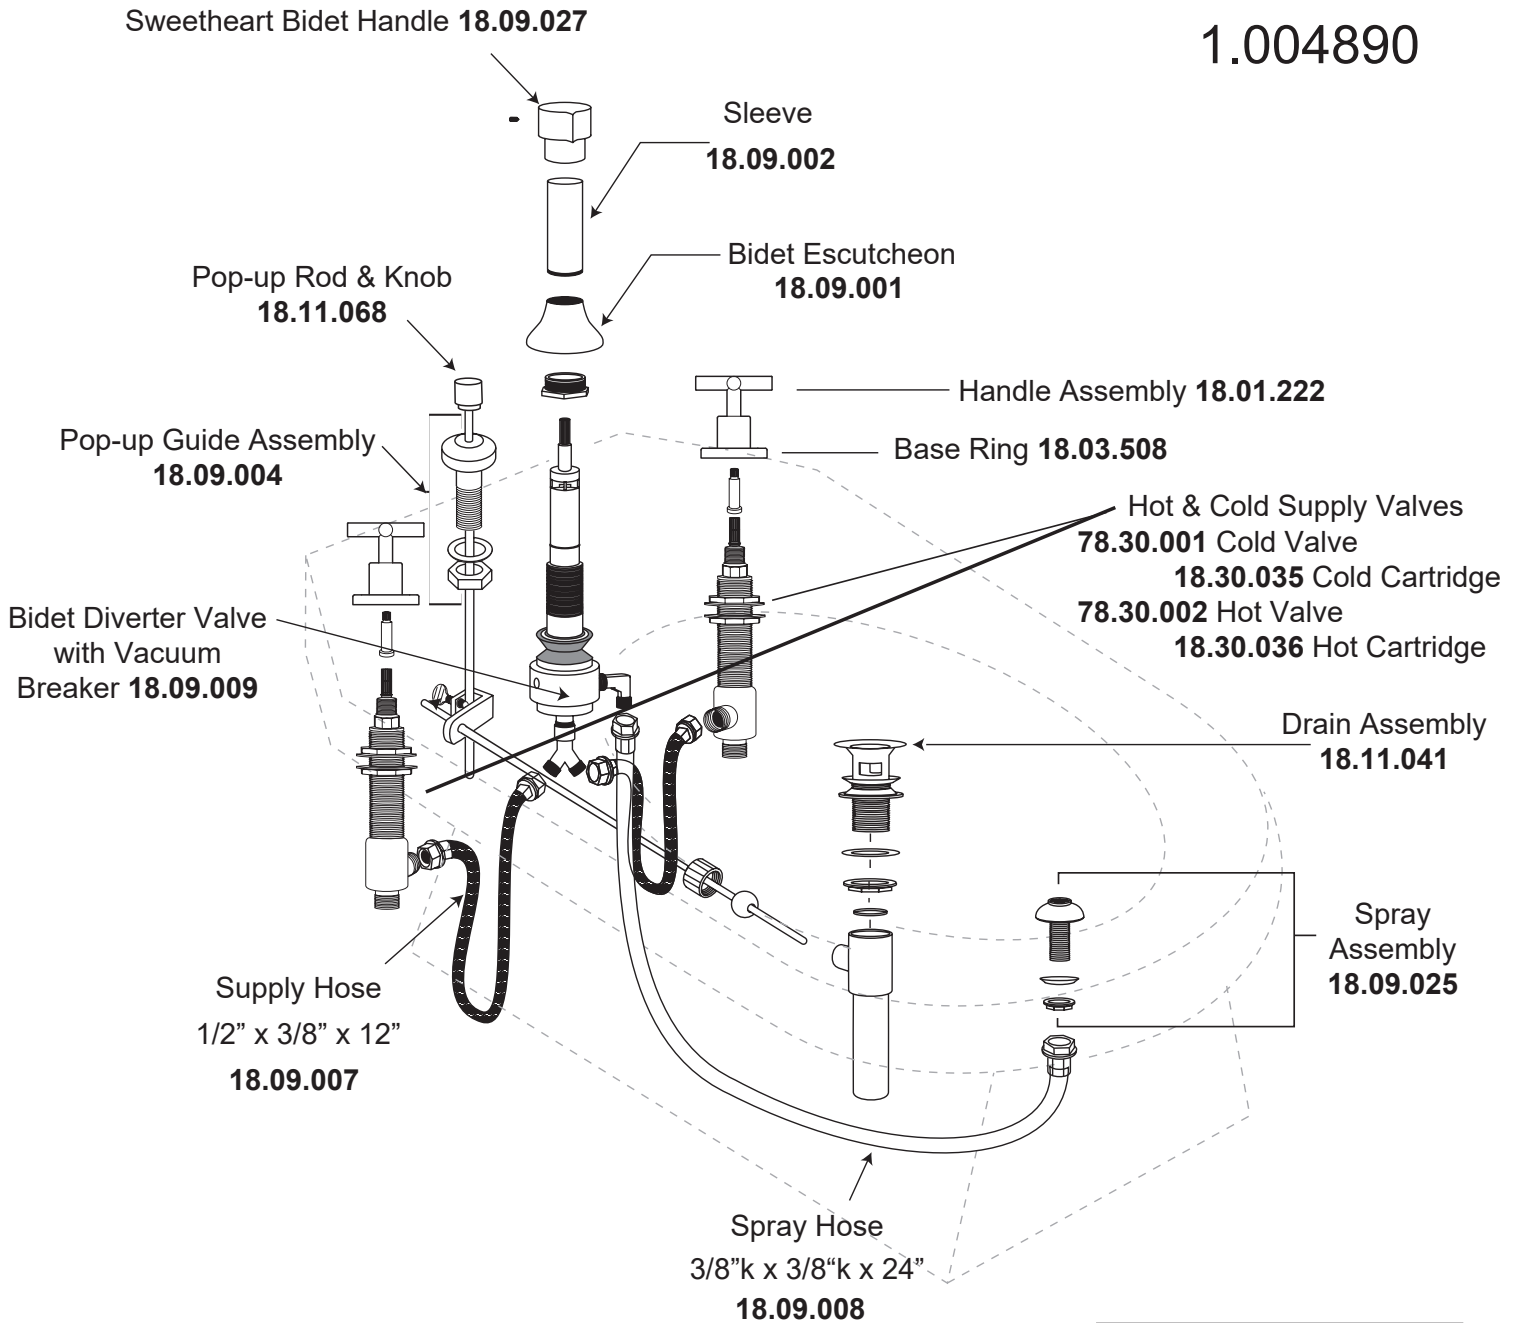

**Bidet Set with
Nova II Handles
1.004890**

Extended ball rod
available **APS.11.019**