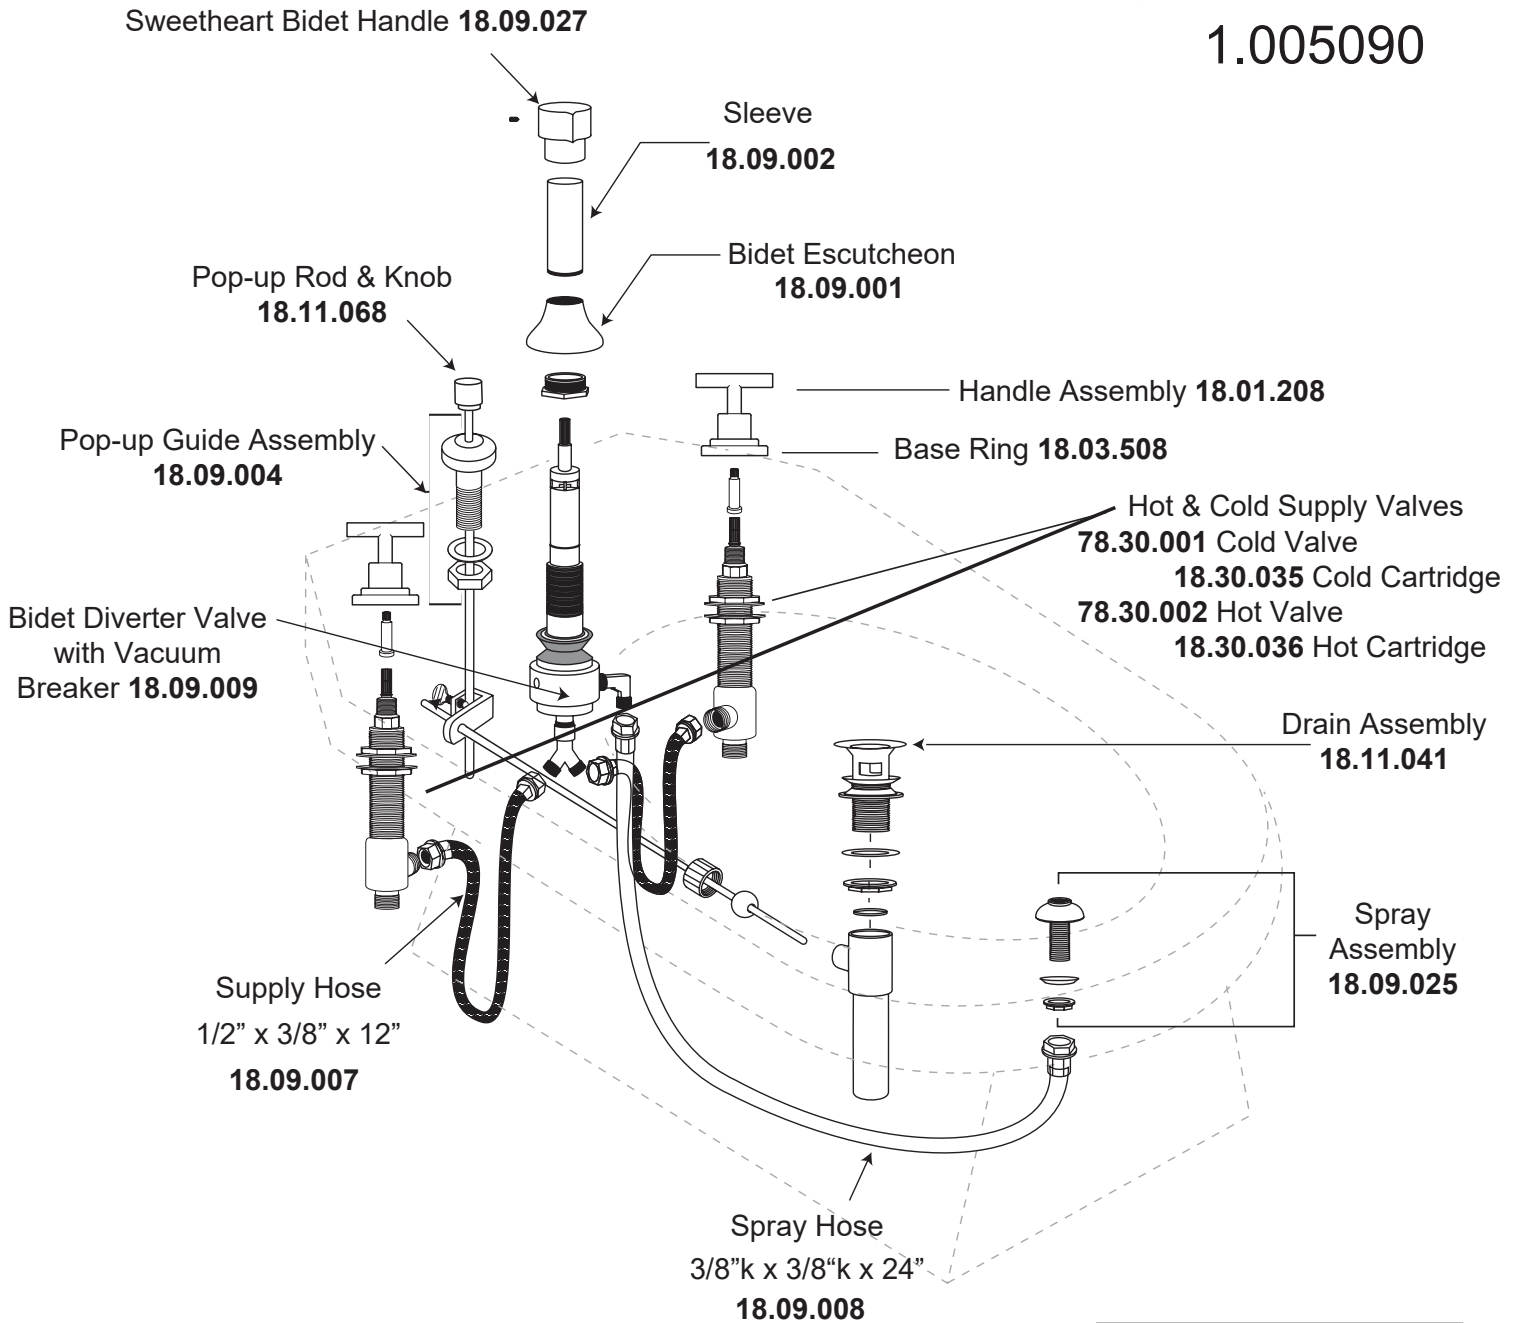

**Bidet Set with
Ceres II Handles
1.005090**

Extended ball rod
available **APS.11.019**