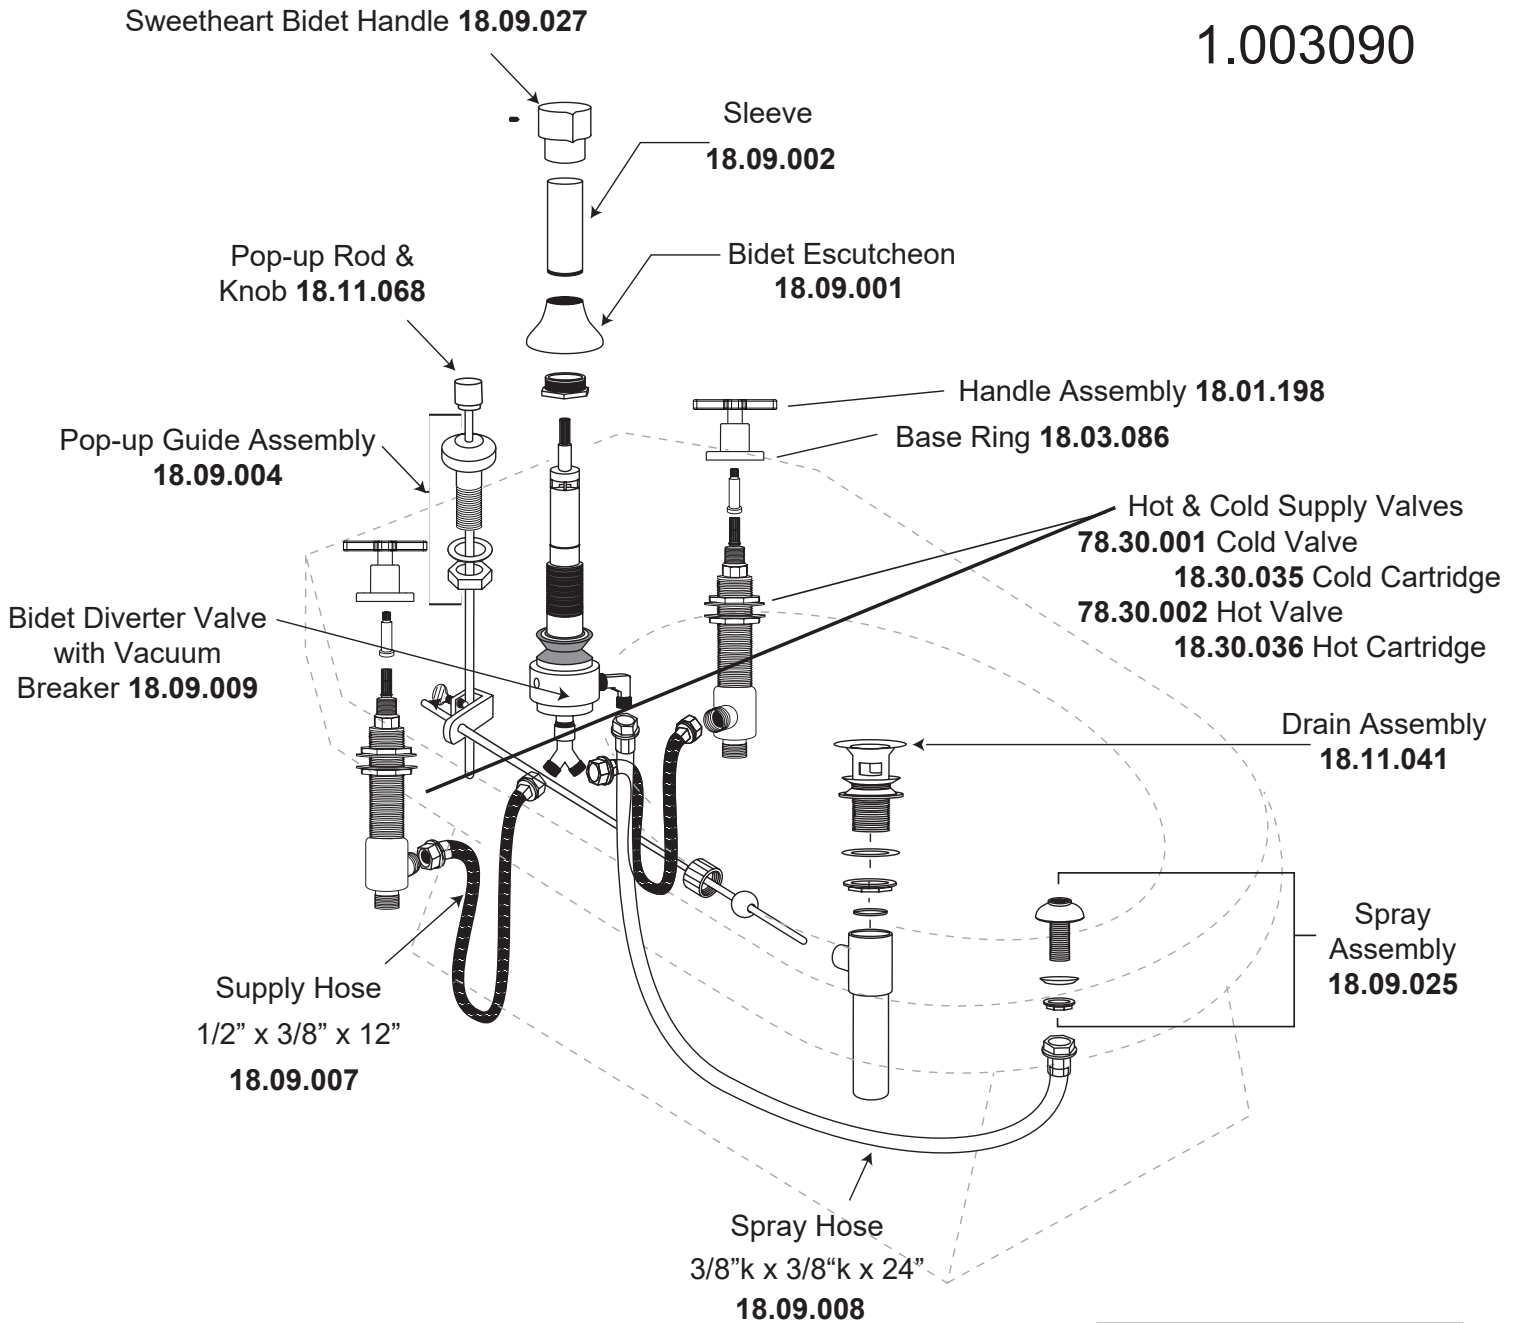

**Bidet Set with
Carina X Handles
1.003090**

Extended ball rod
available **APS.11.019**