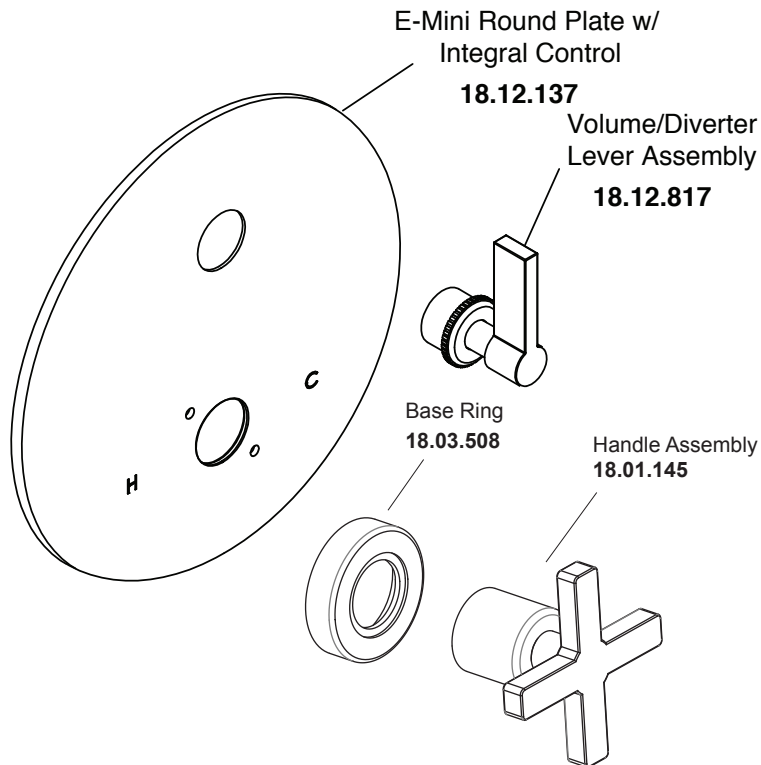

E-Mini Thermostatic Trim W/ Round Plate and Carina-X Handle

1.0R3051T

E-Mini Thermostatic Valve
18.30.292/18.30.291

Diverter/Shutoff Cartridge
18.30.903

Thermostatic Cartridge
18.30.294

[2] Sent with Valve
00.41.014

Screw Driver Check Valve

18.30.883A (Hot)
18.30.884A (Cold)