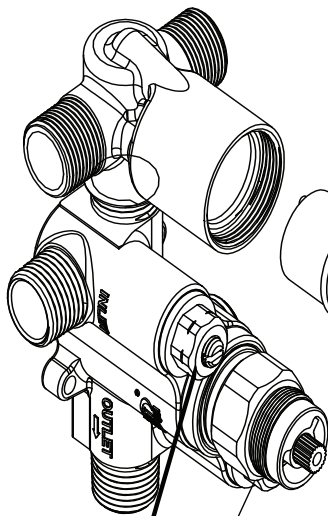

E-Mini Thermostatic Trim W/ Round Plate and Carina-X Handle

1.0R3051T

E-Mini Thermostatic Valve
18.30.292/18.30.291

Diverter/Shutoff Cartridge
18.30.903

Thermostatic Cartridge
18.30.294

[2] Sent with Valve
00.41.014

Screw Driver Check Valve

18.30.883A (Hot)
18.30.884A (Cold)