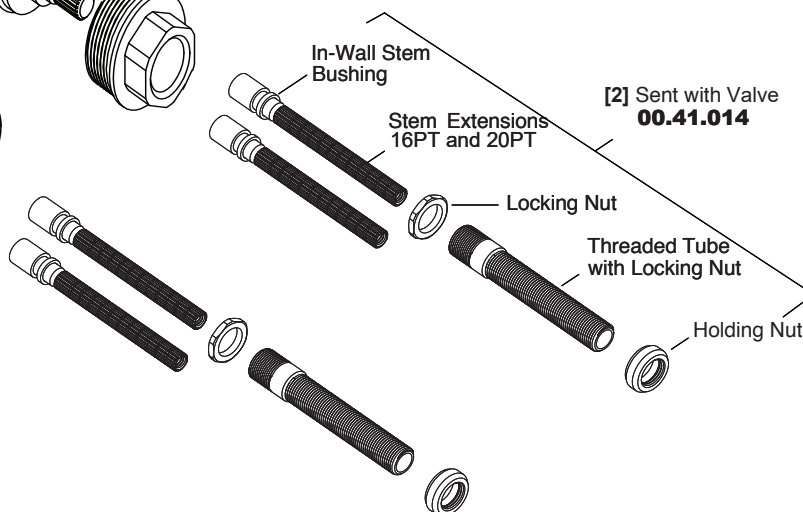

E-Mini Thermostatic Trim W/ Round Plate and Carina-X Handle

1.0R3051T

E-Mini Thermostatic Valve
18.30.292/18.30.291

Diverter/Shutoff Cartridge
18.30.903

Thermostatic Cartridge
18.30.294

[2] Sent with Valve
00.41.014

Screw Driver Check Valve

18.30.883A (Hot)
18.30.884A (Cold)