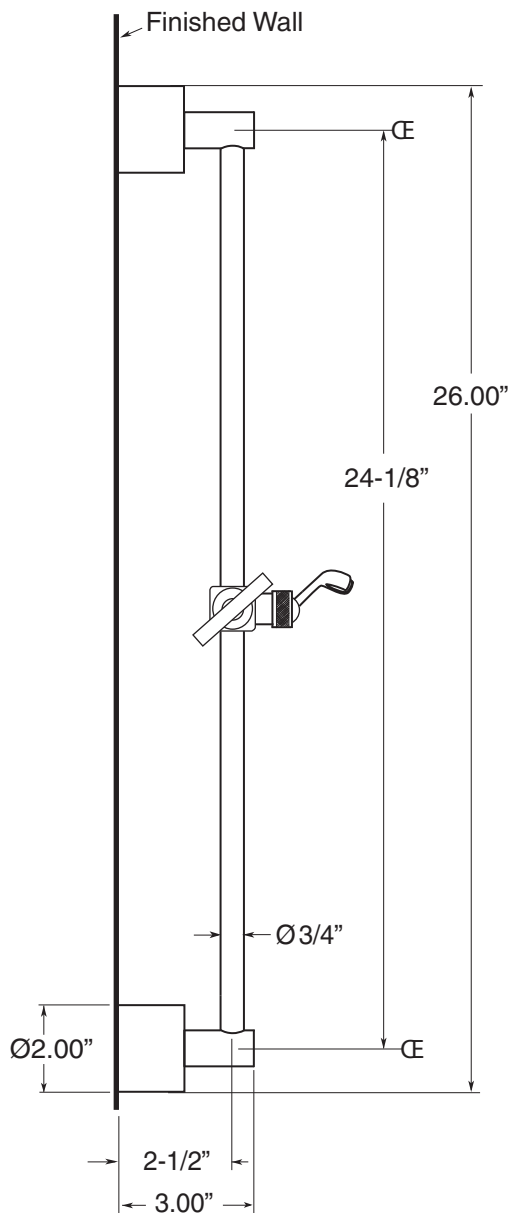

**Contemporary Slidebar
Kit with Handshower**

18.10.360

FEATURES:

- All brass construction
- Handshower Wand PN: 18.10.010
- 60" Spiral hose supplied PN: 18.10.016
- Vacuum breaker supplied PN: 18.10.017
- Union with 1/2" FIP waterway supplied PN: 18.10.012
- 1.8 gpm flow restrictor installed in shower wand
- Available in all Sigma finishes

SLIDEBAR SIDE VIEW

SLIDEBAR TOP VIEW

Note: Measurements are subject to change or cancellation. No responsibility is assumed for use of superseded or voided pages.