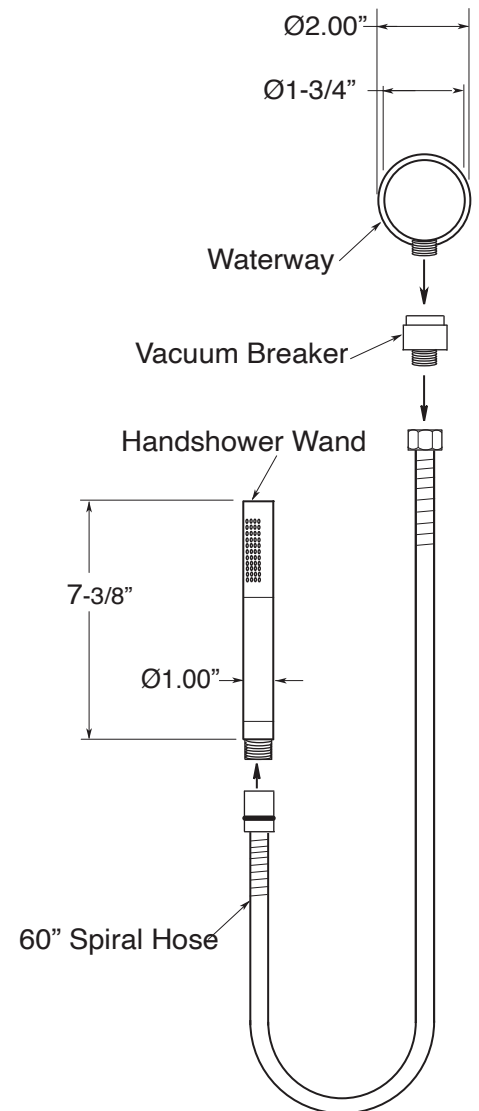

**Contemporary Slidebar
Kit with Handshower**

18.10.360

FEATURES:

- All brass construction
- Handshower Wand PN: 18.10.010
- 60" Spiral hose supplied PN: 18.10.016
- Vacuum breaker supplied PN: 18.10.017
- Union with 1/2" FIP waterway supplied PN: 18.10.012
- 1.8 gpm flow restrictor installed in shower wand
- Available in all Sigma finishes

SLIDEBAR SIDE VIEW

SLIDEBAR TOP VIEW

Note: Measurements are subject to change or cancellation. No responsibility is assumed for use of superseded or voided pages.