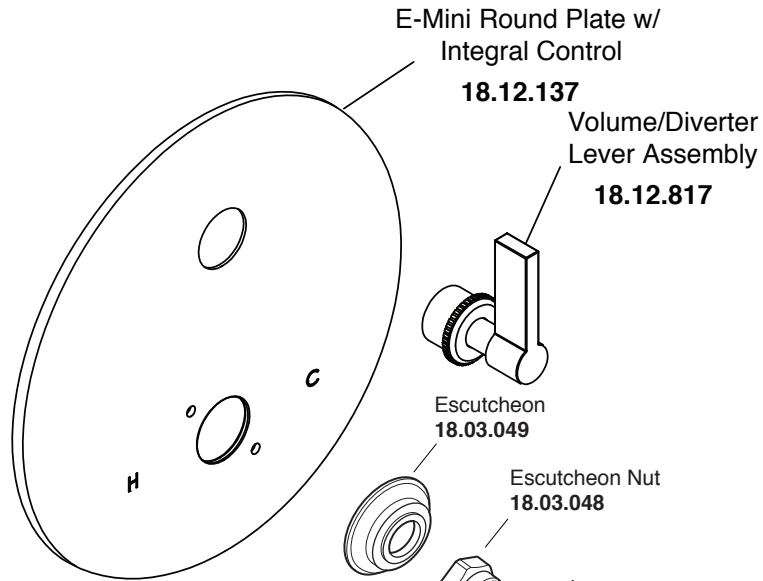

## E-Mini Thermostatic Trim W/ Round Plate and Aria Handle

### 1.0R0151T

E-Mini Thermostatic Valve  
**18.30.292/18.30.291**

Diverter/Shutoff Cartridge  
**18.30.903**

Thermostatic Cartridge  
**18.30.294**

Handle Assembly  
**18.01.058**

Handle Cap  
**18.01.062**

In-Wall Stem Bushing

Stem Extensions  
16PT and 20PT

[2] Sent with Valve  
**00.41.014**

Locking Nut

Threaded Tube  
with Locking Nut

Holding Nut

Screw Driver Check Valve

**18.30.883A (Hot)**  
**18.30.884A (Cold)**