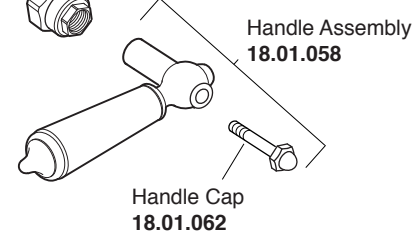

### 1.0R0151T

E-Mini Thermostatic Valve  
**18.30.292/18.30.291**

Diverter/Shutoff Cartridge  
**18.30.903**

Thermostatic Cartridge  
**18.30.294**

Handle Assembly  
**18.01.058**

Handle Cap  
**18.01.062**

In-Wall Stem Bushing

Stem Extensions  
16PT and 20PT

[2] Sent with Valve  
**00.41.014**

Locking Nut

Threaded Tube  
with Locking Nut

Holding Nut

Screw Driver Check Valve

**18.30.883A (Hot)**  
**18.30.884A (Cold)**