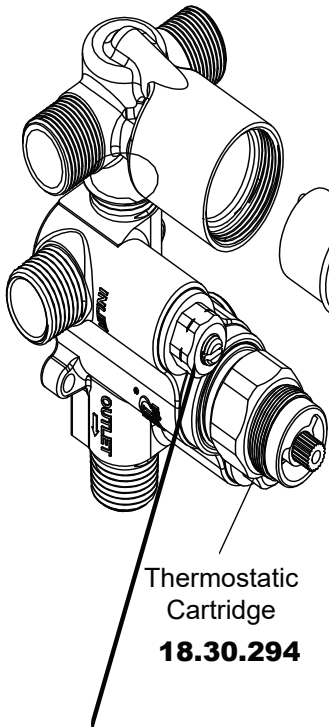

## E-Mini Thermostatic Trim W/ Round Plate and Aria Handle

### 1.0R0151T

E-Mini Thermostatic Valve  
**18.30.292/18.30.291**

Diverter/Shutoff Cartridge  
**18.30.903**

Thermostatic Cartridge  
**18.30.294**

Handle Assembly  
**18.01.058**

Handle Cap  
**18.01.062**

In-Wall Stem Bushing

Stem Extensions  
16PT and 20PT

[2] Sent with Valve  
**00.41.014**

Locking Nut

Threaded Tube  
with Locking Nut

Holding Nut

Screw Driver Check Valve

**18.30.883A (Hot)**  
**18.30.884A (Cold)**