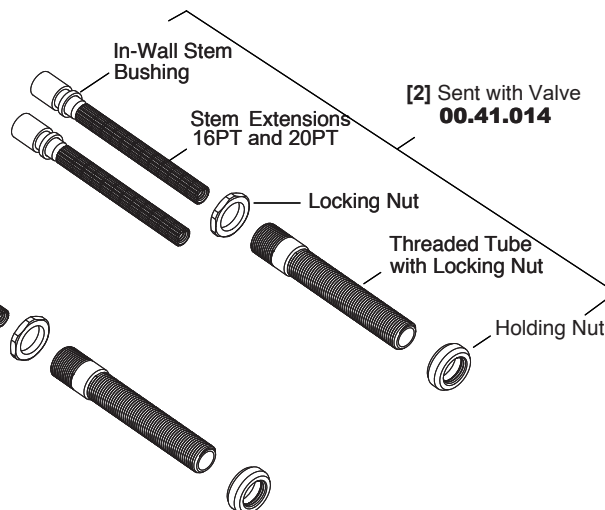

## E-Mini Thermostatic Trim W/ Round Plate and Aria Handle

### 1.0R0151T

E-Mini Thermostatic Valve  
**18.30.292/18.30.291**

Diverter/Shutoff Cartridge  
**18.30.903**

Thermostatic Cartridge  
**18.30.294**

Handle Assembly  
**18.01.058**

Handle Cap  
**18.01.062**

In-Wall Stem Bushing

Stem Extensions  
16PT and 20PT

[2] Sent with Valve  
**00.41.014**

Locking Nut

Threaded Tube  
with Locking Nut

Holding Nut

Screw Driver Check Valve

**18.30.883A (Hot)**  
**18.30.884A (Cold)**