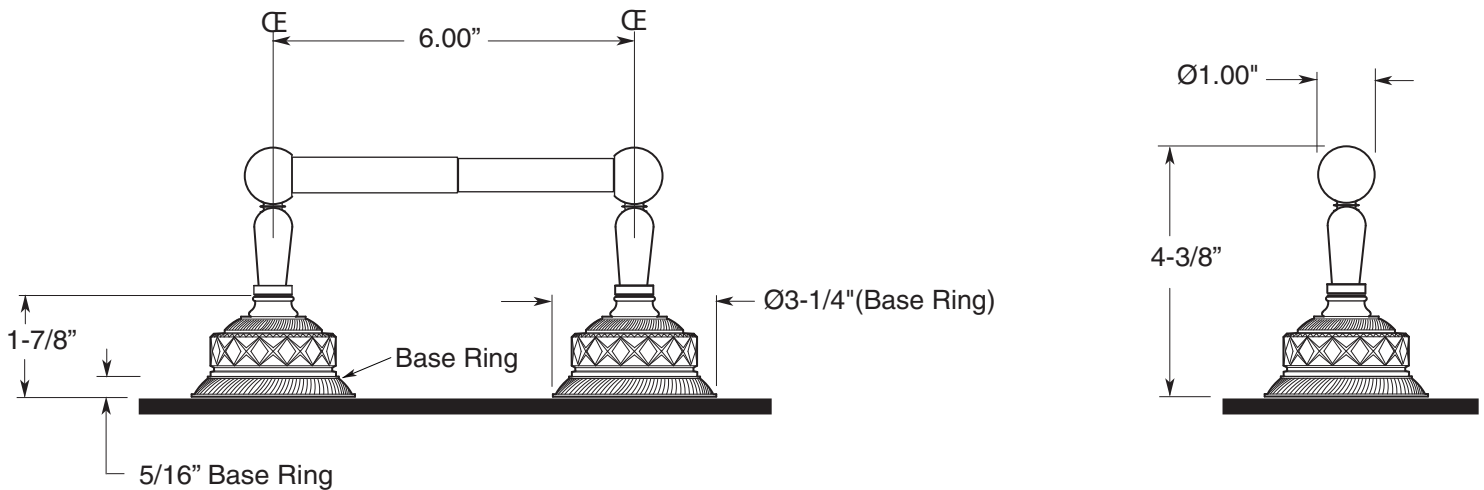

FEATURES:

- All brass construction.
- Escutcheons available in Crystal glass for Luxembourg series and Marble for Venezia series - see below for choices
H = Honey Onyx
- Available in all Sigma finishes. Warranty varies according to finish selection.
- Mounting bracket and screws are supplied.

Series 97
Paper Holder
(Shown with Crystal Glass Escutcheon)
1.97PH00

Note: Measurements are subject to change or cancellation. No responsibility is assumed for use of superseded or voided pages.