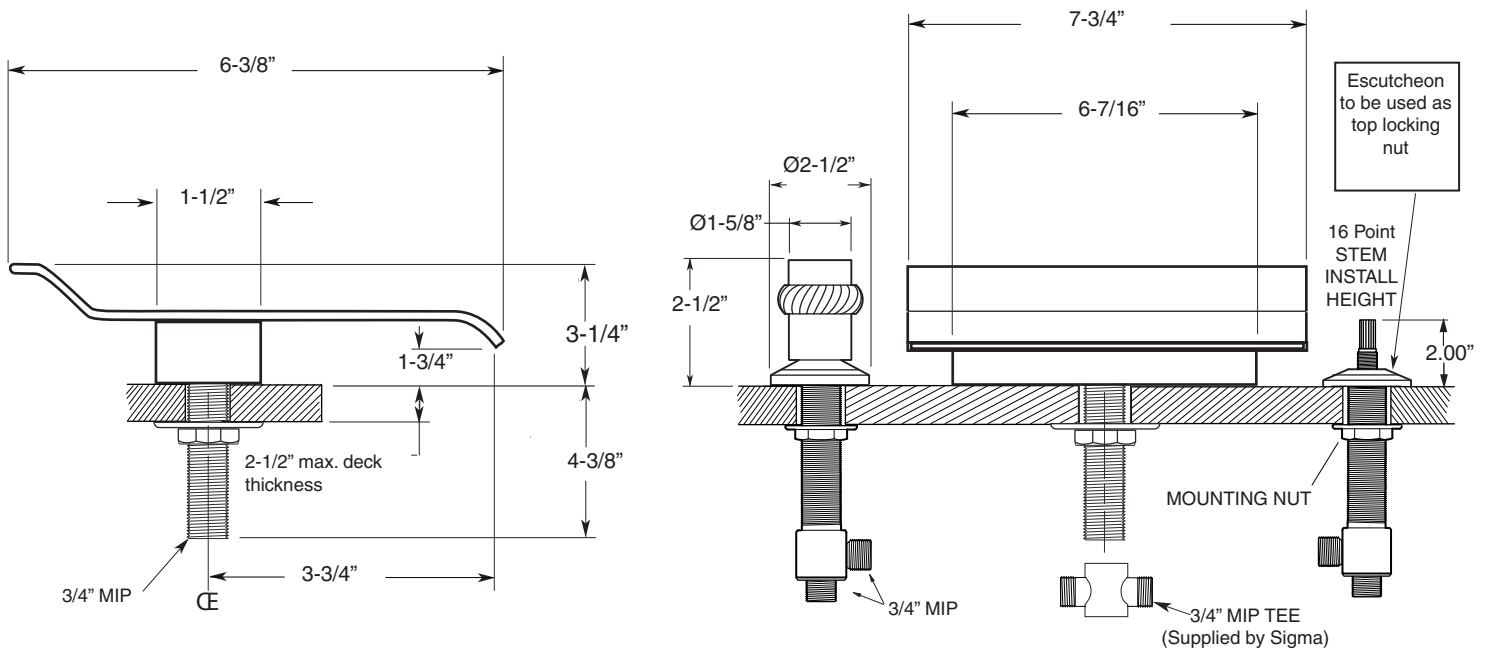

## FEATURES:

- All brass construction.
- 3/4" valve bodies with 16 PT. 1/4-turn ceramic disc cartridge.
  - 18.30.017 Cold, 18.30.018 Hot
- Available in all finishes. Warranty varies according to finish.

## 900 Series 3-Hole Roman Tub Set with Sheet Waterfall Spout and Seville Handle

### 1.SW1277

1.SW1277T - Trim Only

18.30.005 - Rough Kit

NOTE: Spout and valves install through 1-1/4" diameter holes.  
Plumber to provide 3/4" supply lines to valves