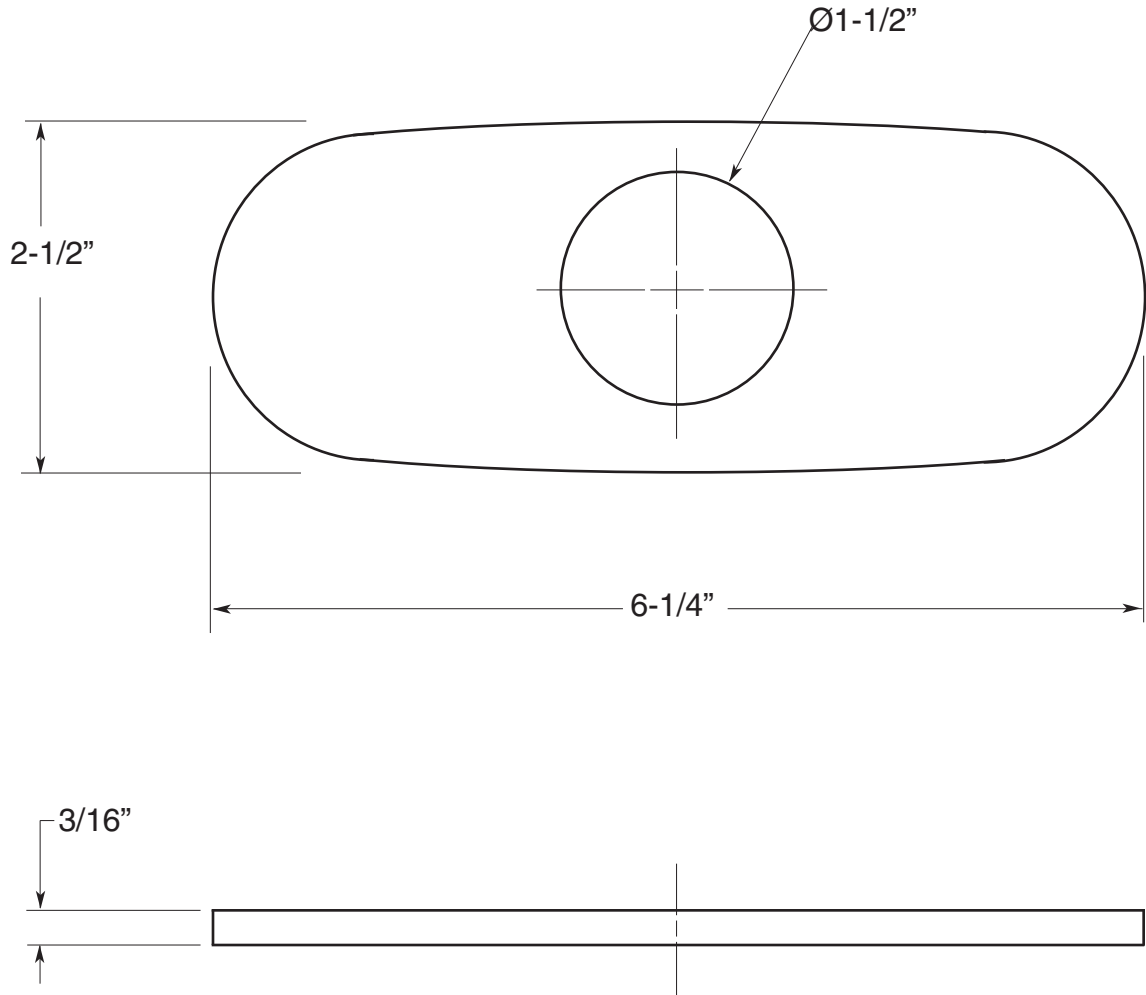

Kitchen & Bar

FEATURES:

- All brass construction.
- Available in all finishes. Warranty varies according to finish selection.
- Hole gasket included

6" Cover Plate
18.06.001

Note: Measurements are subject to change or cancellation. No responsibility is assumed for use of superseded or voided pages.