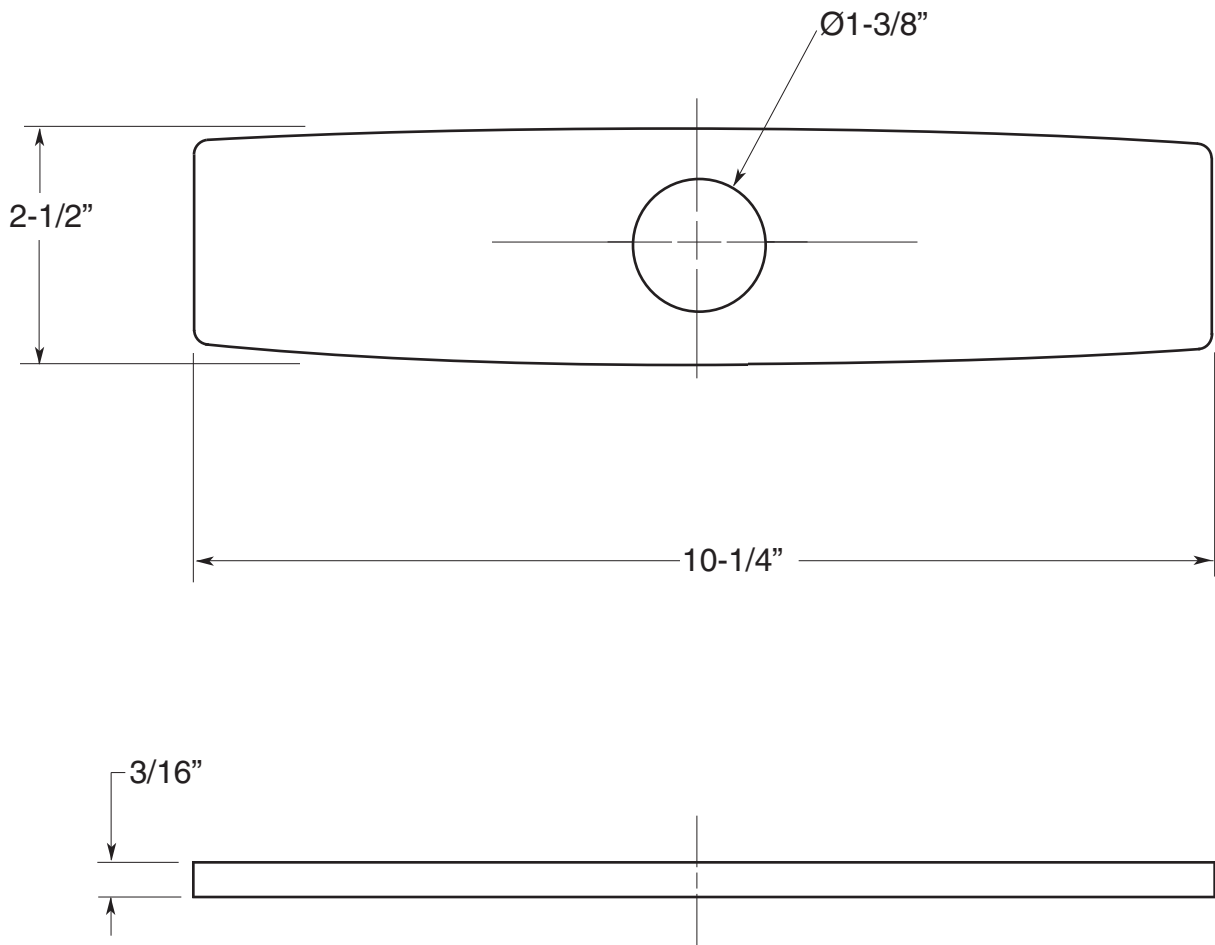

FEATURES:

- All brass construction.
- Available in all finishes. Warranty varies according to finish selection.
- Hole gasket and mounting hardware included for 8" center-center

SPECIFICATIONS

Kitchen & Bar

10" Cover Plate

18.06.002

Note: Measurements are subject to change or cancellation. No responsibility is assumed for use of superseded or voided pages.