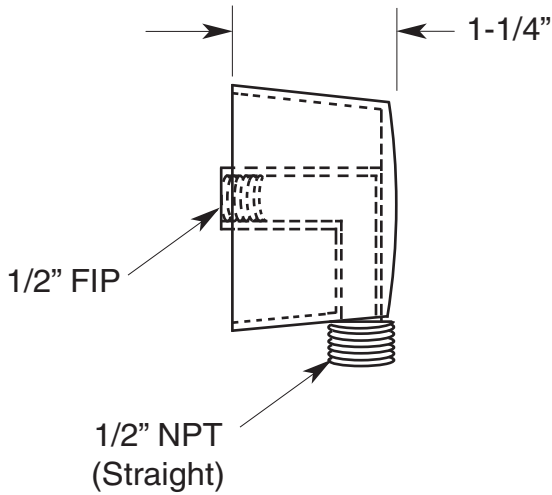

FEATURES:

- All brass construction
- Available in all finishes. Warranty varies according to finish selection.

Specifications
Handshower Accessory

Union with Waterway
18.10.012

Note: Measurements are subject to change or cancellation. No responsibility is assumed for use of superseded or voided pages.