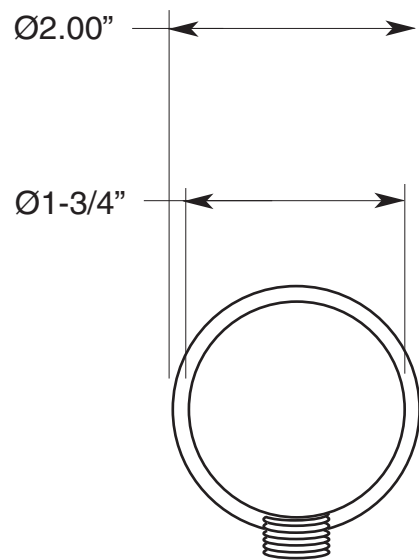

FEATURES:

- All brass construction
- Available in all finishes. Warranty varies according to finish selection.

Specifications
Handshower Accessory

Union with Waterway
18.10.012

Note: Measurements are subject to change or cancellation. No responsibility is assumed for use of superseded or voided pages.