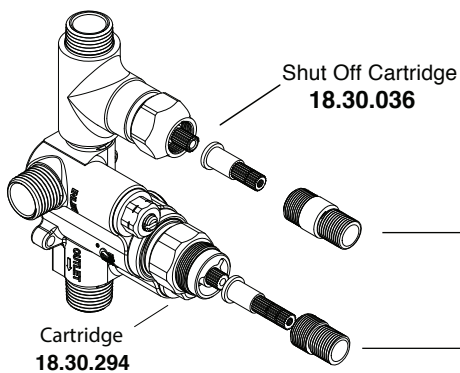

Series 1300

Windsor Elite

E-Mini Thermostatic Trim w/
Integral Control Square Plate

1.0S3751T

18.30.291

Shut Off Cartridge
18.30.036

Cartridge
18.30.294

Lever Stem Assembly
18.30.248

Handle Stem Assembly
18.30.249

E-Mini Square Plate w/
Integral Control
18.12.135

Volume/Diverter
Lever Assembly
18.12.817

Windsor Elite Handle
18.12.HE37

18.30.292

Diverter Cartridge
18.30.903

Cartridge
18.30.294