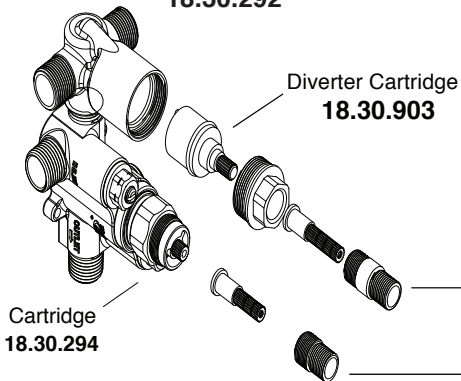

Series 1300

Windsor Elite

E-Mini Thermostatic Trim w/
Integral Control Square Plate

1.0S3751T

18.30.291

Shut Off Cartridge
18.30.036

Cartridge
18.30.294

Lever Stem Assembly
18.30.248

Handle Stem Assembly
18.30.249

E-Mini Square Plate w/
Integral Control
18.12.135

Volume/Diverter
Lever Assembly
18.12.817

Windsor Elite Handle
18.12.HE37

18.30.292

Diverter Cartridge
18.30.903

Cartridge
18.30.294

Lever Stem Assembly
18.30.248

Handle Stem Assembly
18.30.249