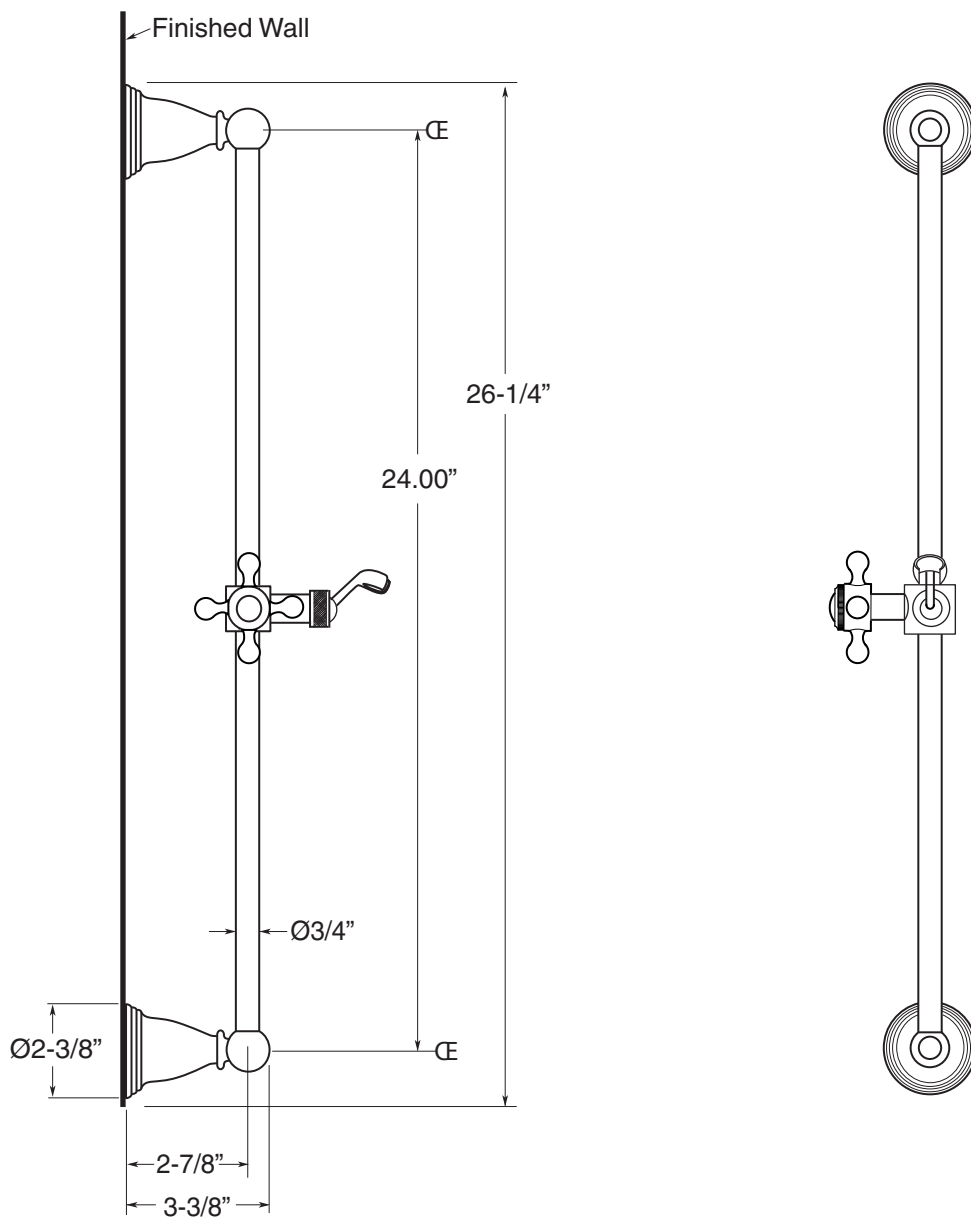

Traditional Slide Bar

FEATURES:

- All brass construction
- Available in all Sigma finishes
- Mounting hardware included

18.10.021

Note: Measurements are subject to change or cancellation. No responsibility is assumed for use of superseded or voided pages.