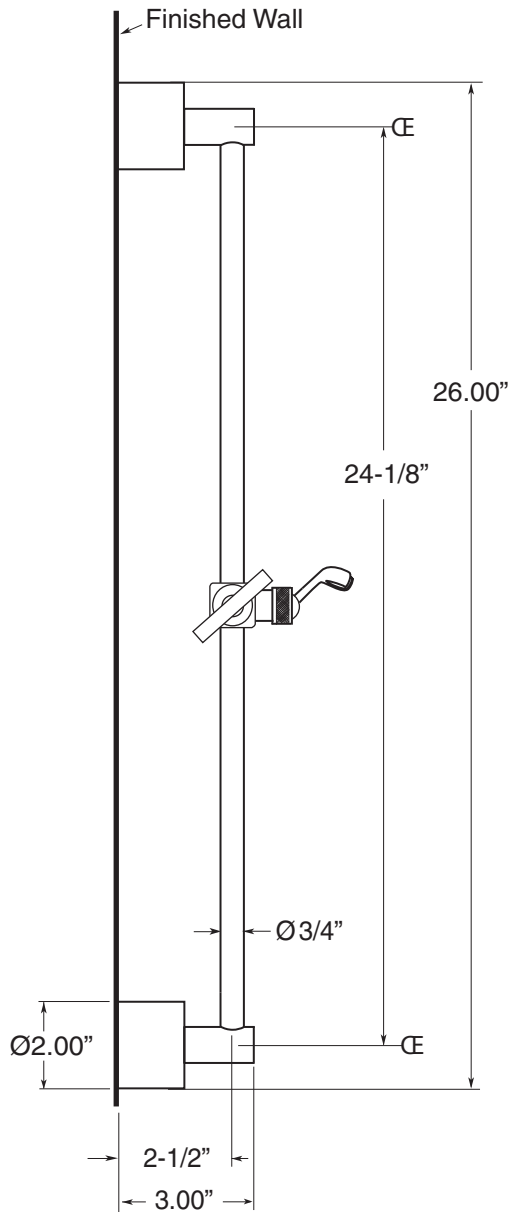

## Contemporary Slide Bar

FEATURES:

- All brass construction
- Available in all Sigma finishes
- Mounting hardware included

18.10.022

Note: Measurements are subject to change or cancellation. No responsibility is assumed for use of superseded or voided pages.