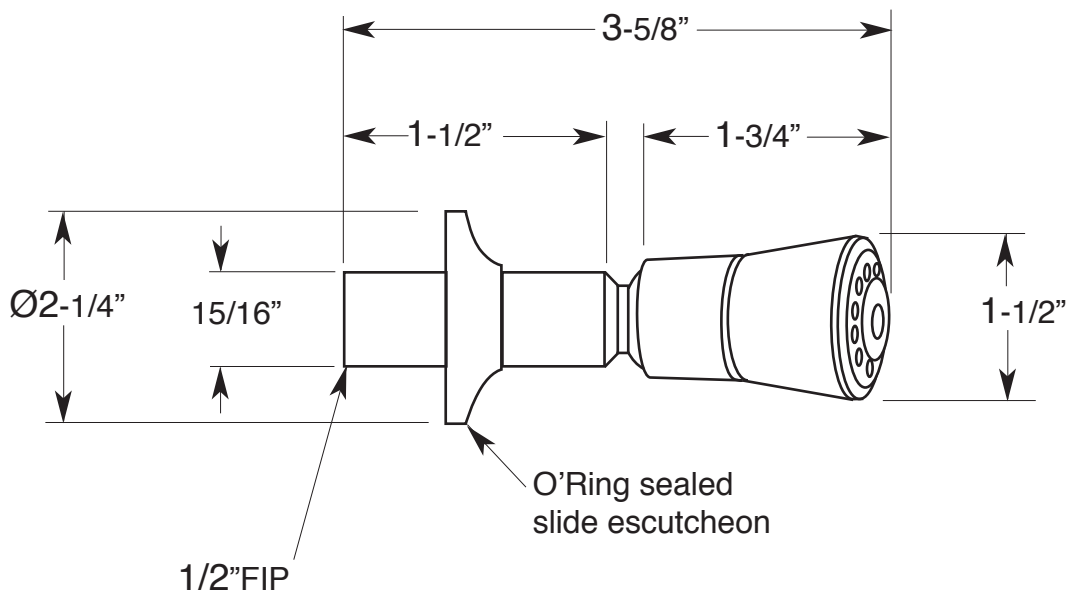

FEATURES:

- All brass construction
- 1/2" female connection
- Swivel ball-and-socket joint
- 1.8 gpm flow restrictor installed
- Available in all Sigma finishes

Bodyspray

18.10.063

Note: Measurements are subject to change or cancellation. No responsibility is assumed for use of superseded or voided pages.