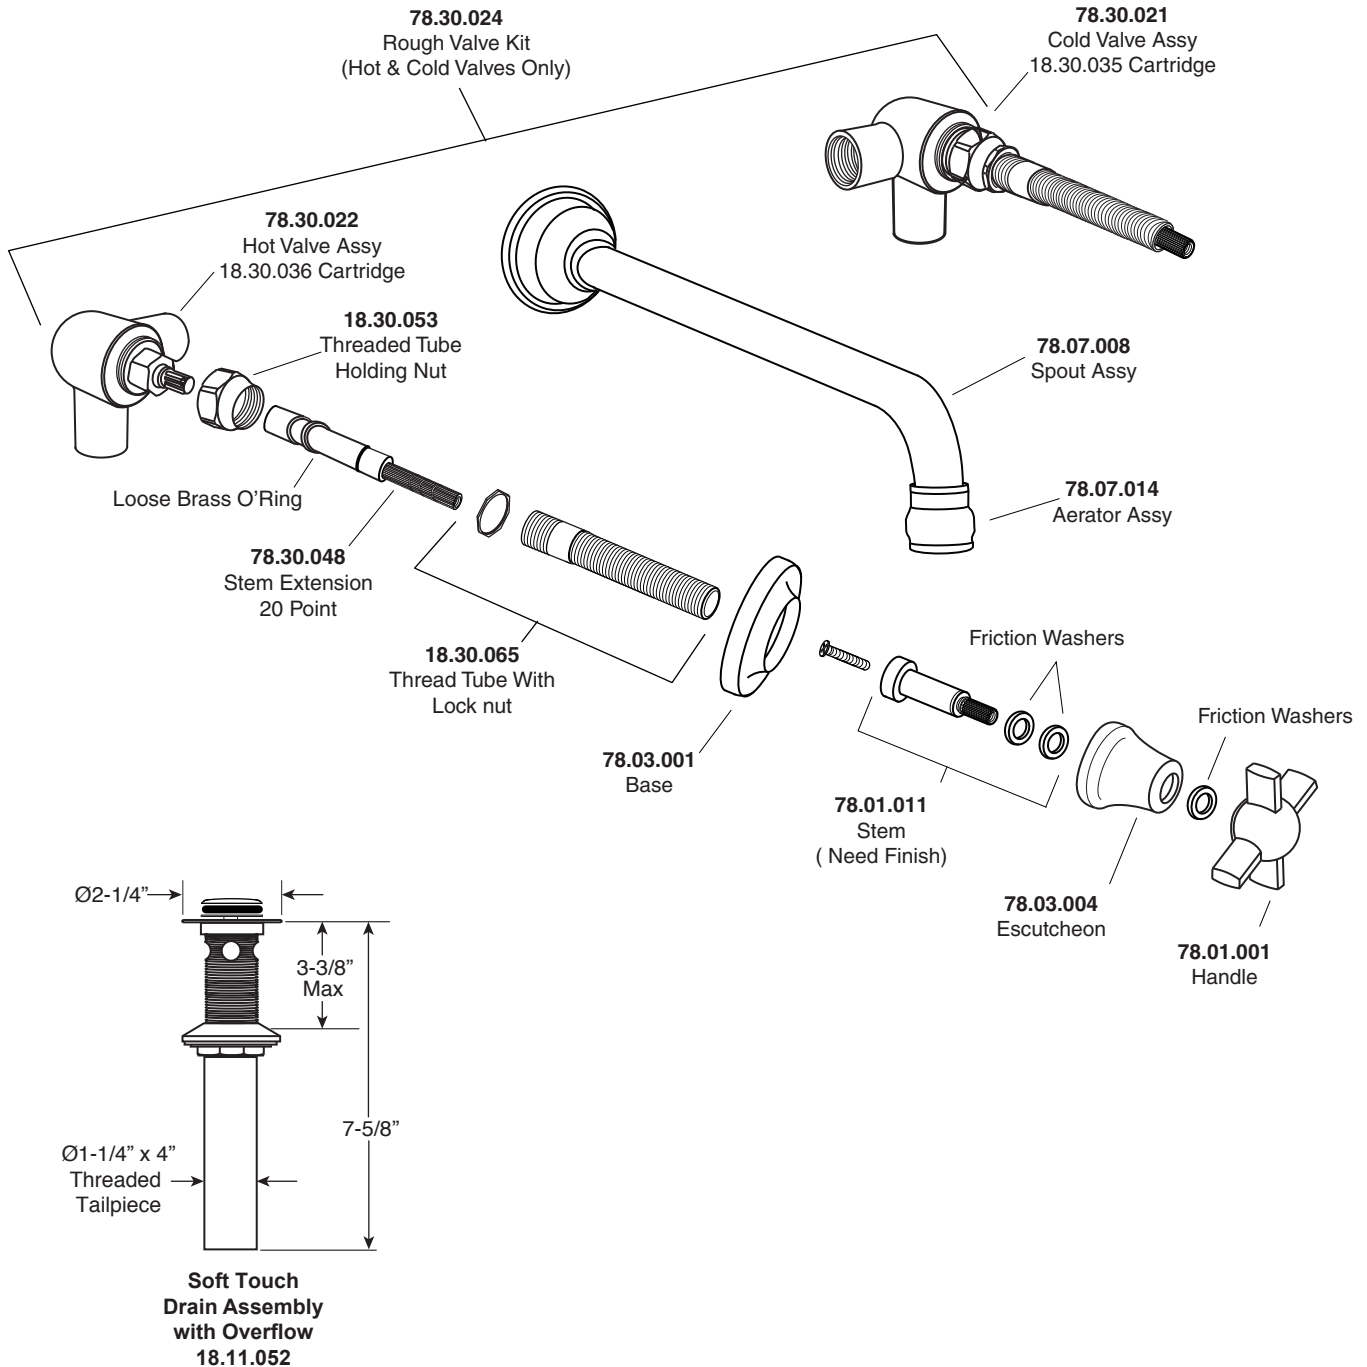

Vessel Lavatory Set
Cross Handle
7.5446307

Note: Measurements are subject to change or cancellation. No responsibility is assumed for use of superseded or voided pages.