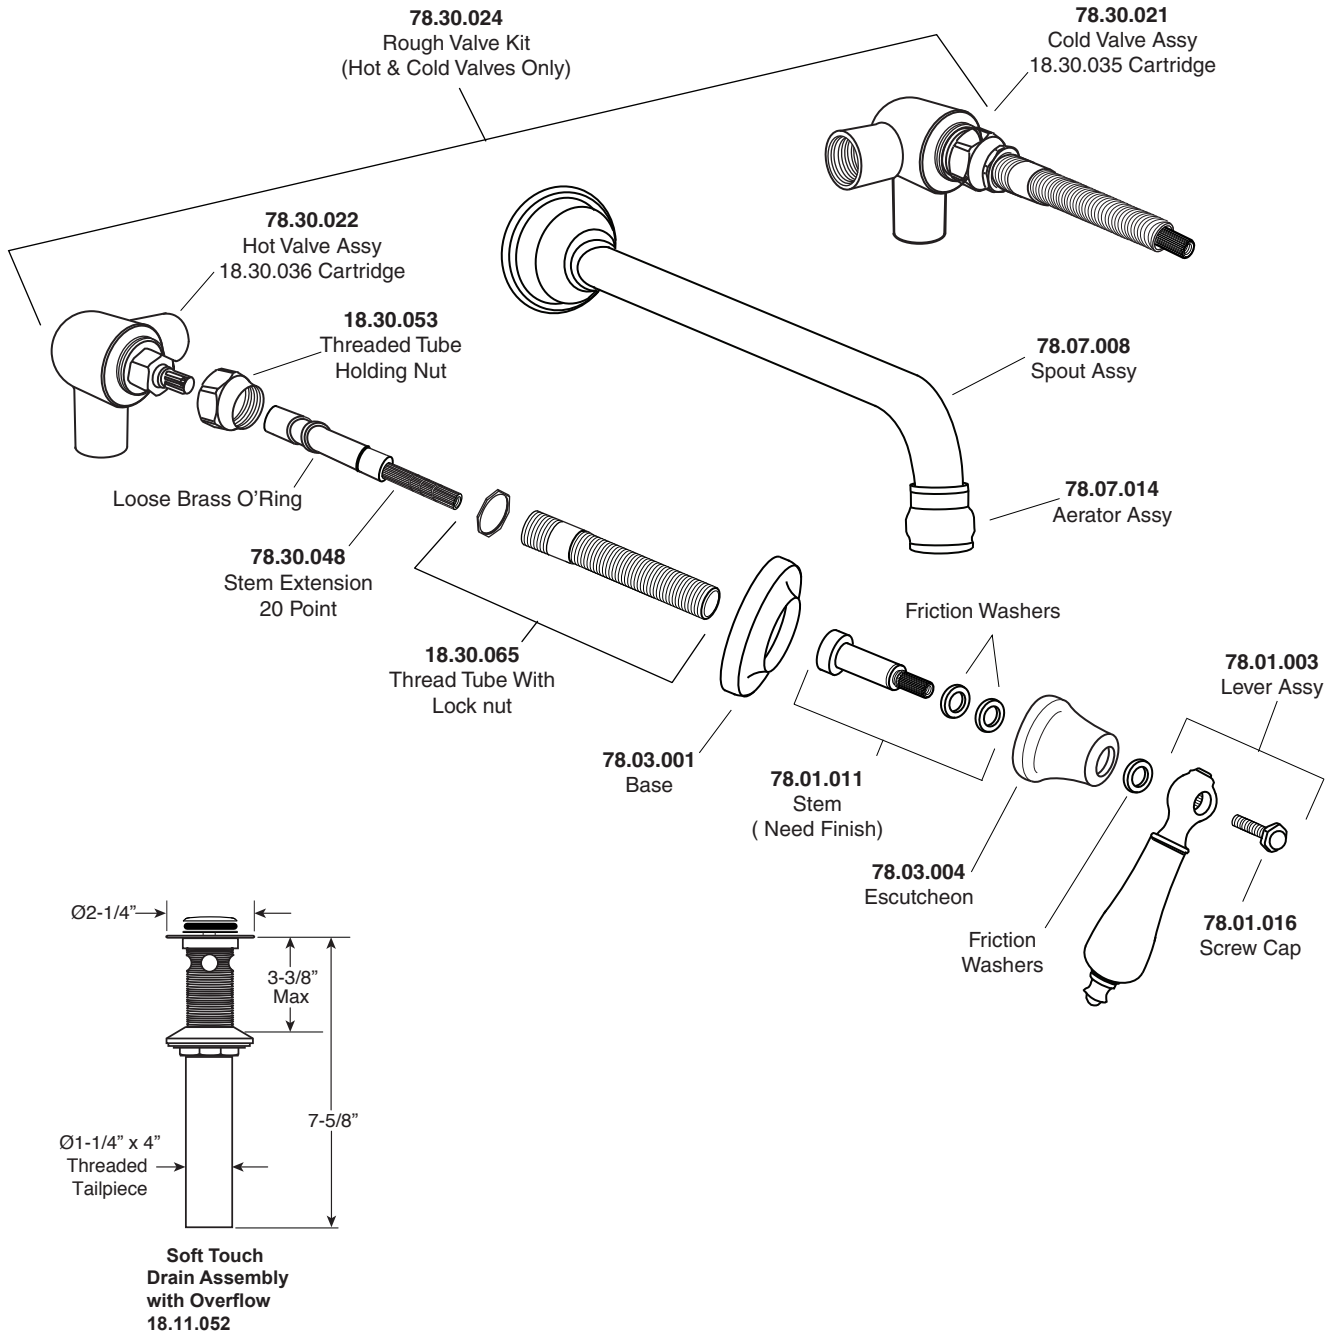

TechData Parts List St Julien

Vessel Lavatory Set
Porcelain Lever
7.5446507

Note: Measurements are subject to change or cancellation. No responsibility is assumed for use of superseded or voided pages.