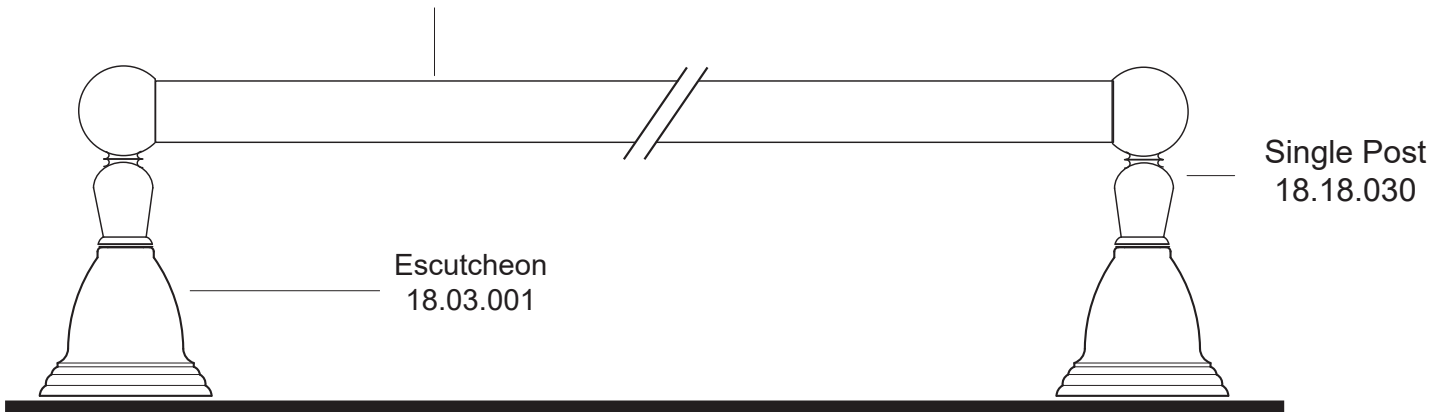

Accessories

Series 08 Towel Bars

1.08TB18

1.08TB24

1.08TB30

Bar
18" 18.18.017
24" 18.18.018
30" 18.18.019

Note: Measurements are subject to change or cancellation. No responsibility is assumed for use of superseded or voided pages.