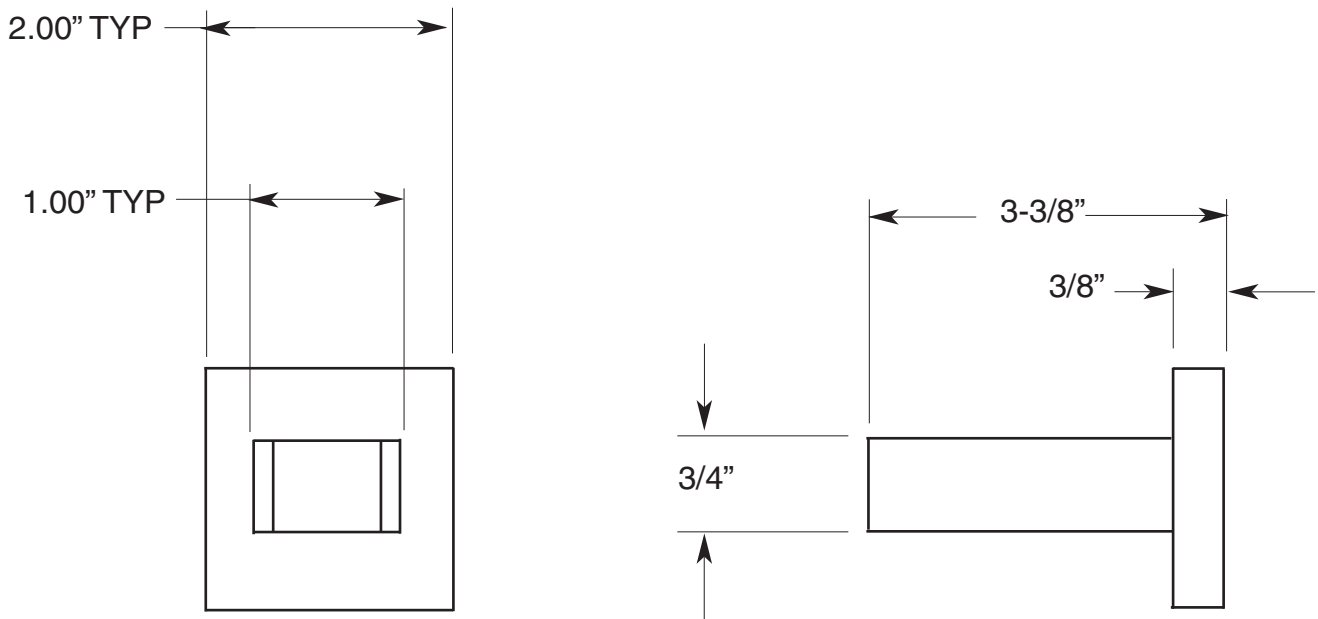

FEATURES:

- All brass construction
- Available in all Sigma finishes
- Comes with mounting hardware.

Specifications
Handshower Accessory

Wall Bracket
with Square Wall Flange
For Handheld Shower
18.10.133

Note: Measurements are subject to change or cancellation. No responsibility is assumed for use of superseded or voided pages.