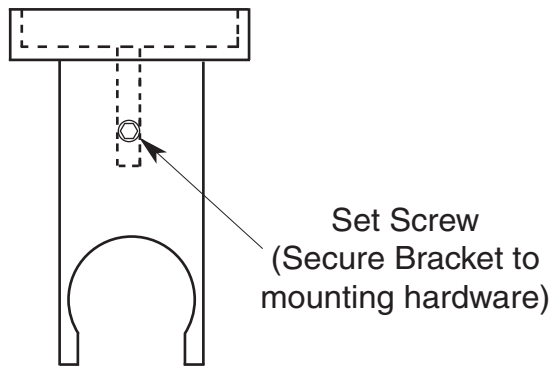

FEATURES:

- All brass construction
- Available in all Sigma finishes
- Comes with mounting hardware.

Specifications
Handshower Accessory

Wall Bracket
with Square Wall Flange
For Handheld Shower
18.10.133

Note: Measurements are subject to change or cancellation. No responsibility is assumed for use of superseded or voided pages.