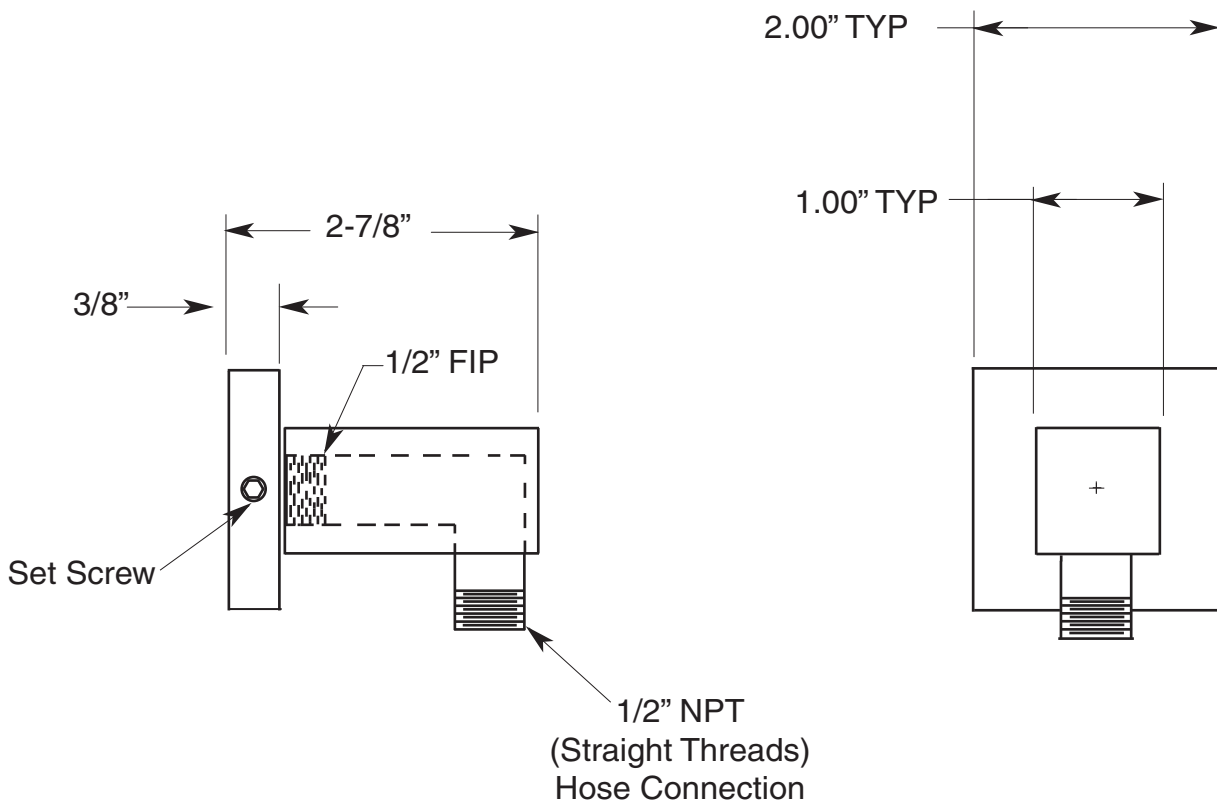

FEATURES:

- All brass construction
- Available in all finishes. Warranty varies according to finish

Specifications  
**Handshower Accessory**

1/2" Union with Waterway  
and Square Flange  
18.10.137

Note: Measurements are subject to change or cancellation. No responsibility is assumed for use of superseded or voided pages.