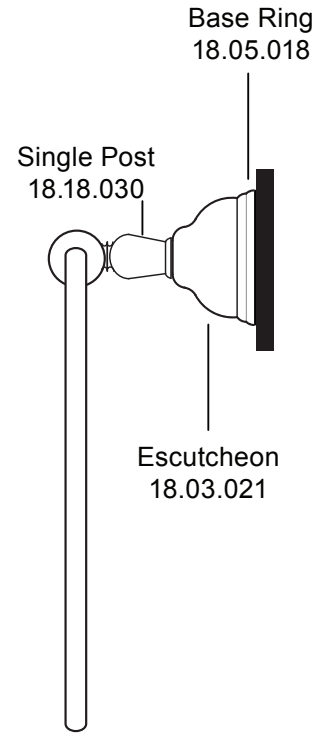

Accessories

Series 22

Towel Ring

1.22TR00

FRONT VIEW

SIDE VIEW