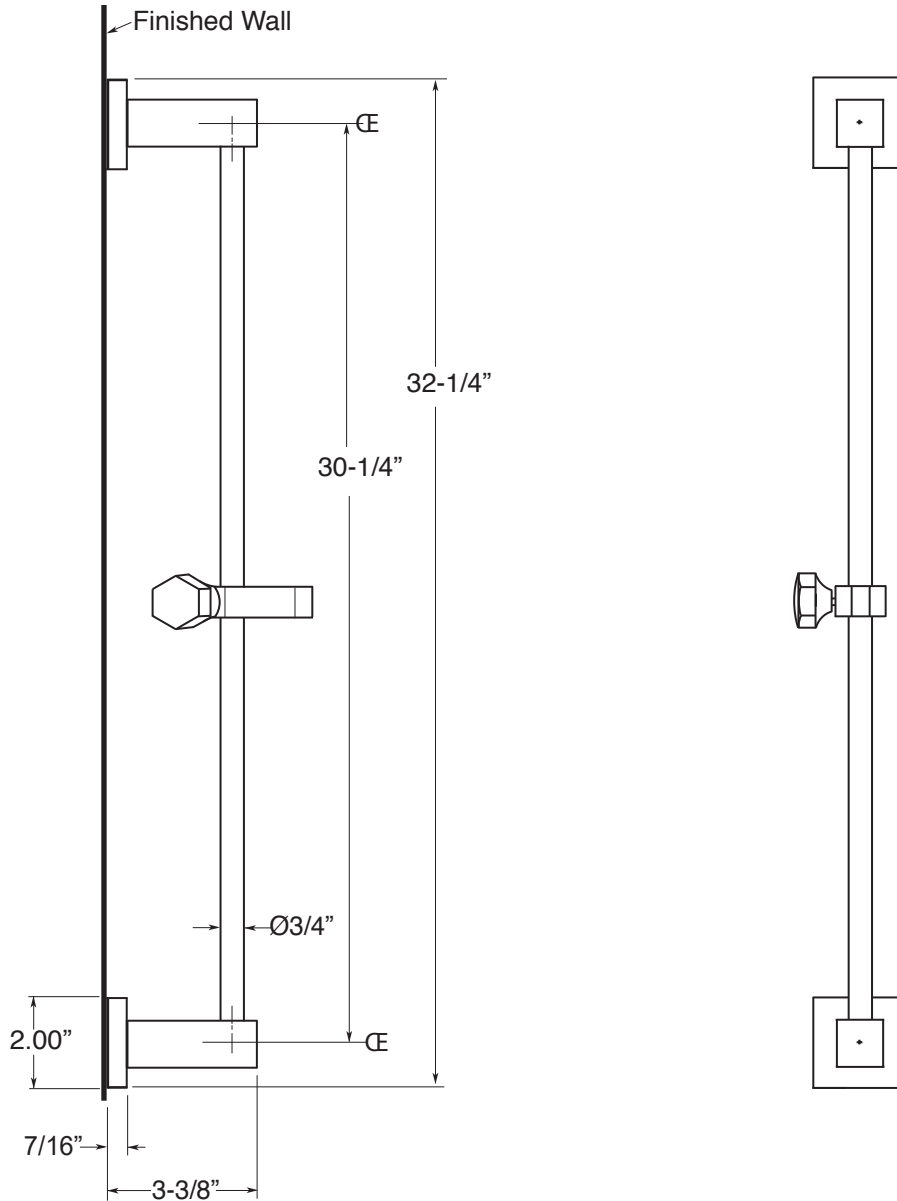

FEATURES:

- All brass construction
- Available in all Sigma finishes
- Mounting hardware included

Square Contemporary Slidebar

18.10.139

Note: Measurements are subject to change or cancellation. No responsibility is assumed for use of superseded or voided pages.