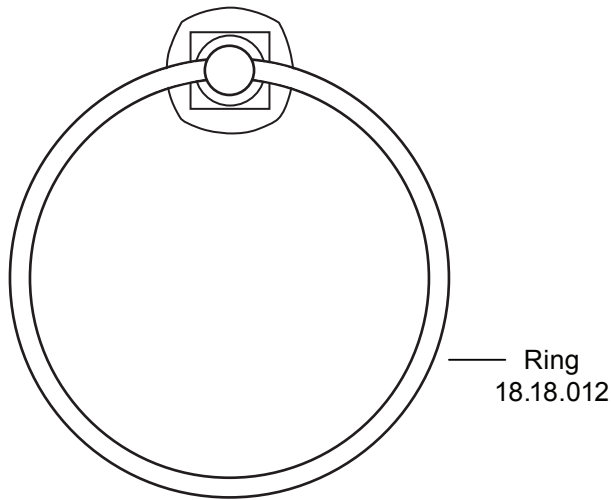

Accessories

Series 60

Towel Ring

1.60TR00

FRONT VIEW

SIDE VIEW