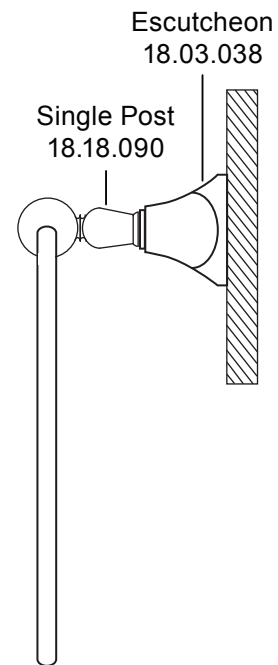

Accessories

Series 60

Towel Ring

1.60TR00

FRONT VIEW

SIDE VIEW