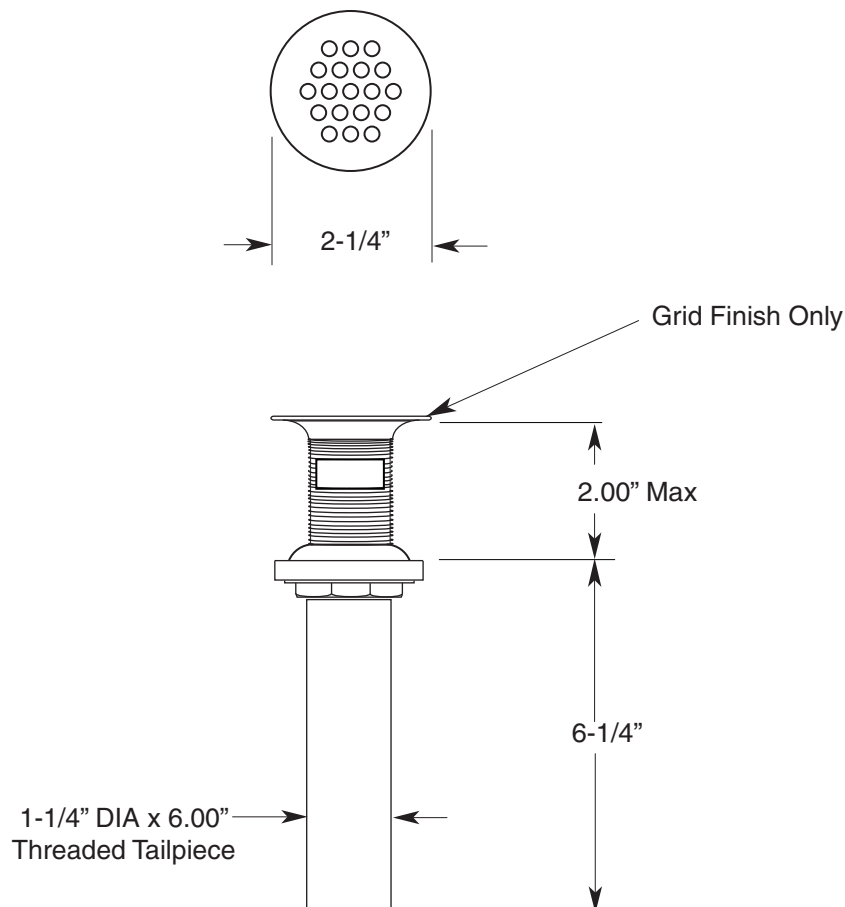

FEATURES:

- All brass construction.
- Fits 1-1/2" hole. 1-1/4" x 8-1/4" with overflow holes.
- Grid finished only.
- Available in all finishes.

Note: Measurements are subject to change or cancellation. No responsibility is assumed for use of superseded or voided pages.