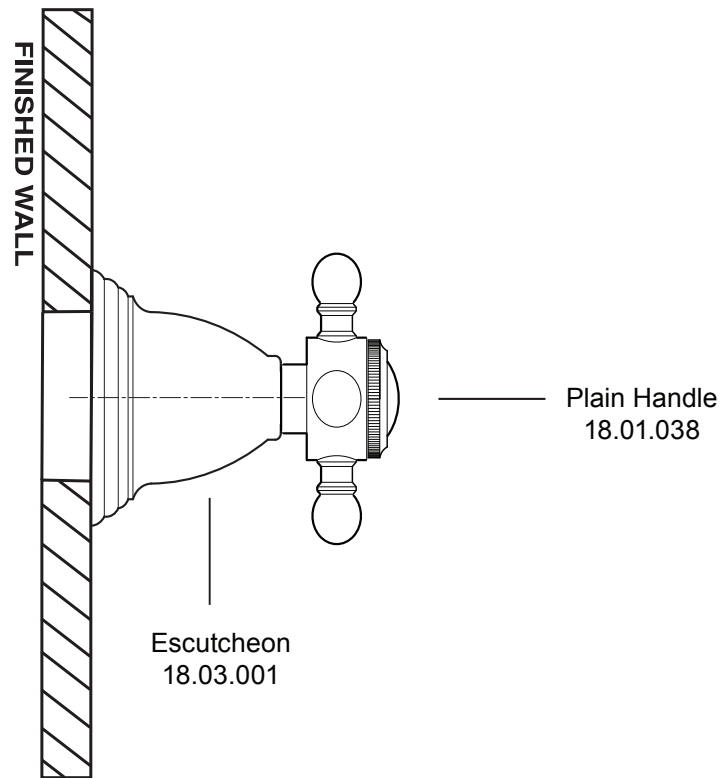

Alexandria Handle In-Wall Trim

1.001487T

With the following valves:

18.30.020 - 1/2" Volume Control (Cartridge: 18.30.036)

18.30.023 - 3/4" Volume Control (Cartridge: 18.30.011)

18.30.255 - 3 Port In-Wall Diverter (Cartridge: 18.30.259)

18.30.253 - 4 Port In-Wall Diverter (Cartridge: 18.30.257)