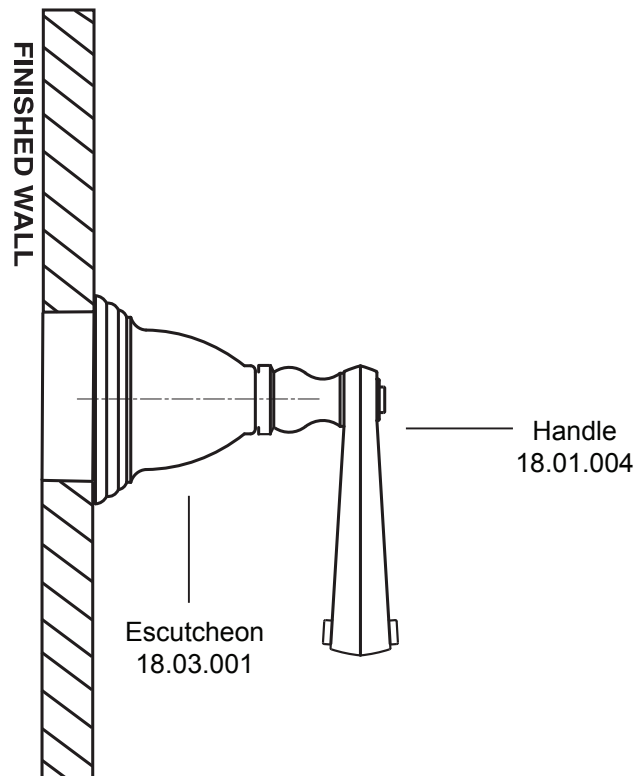

Hampshire Handle
In-Wall Trim
1.001387T

With the following valves:

- 18.30.020 - 1/2" Volume Control (Cartridge: 18.30.036)
- 18.30.023 - 3/4" Volume Control (Cartridge: 18.30.011)
- 18.30.255 - 3 Port In-Wall Diverter (Cartridge: 18.30.259)
- 18.30.253 - 4 Port In-Wall Diverter (Cartridge: 18.30.257)