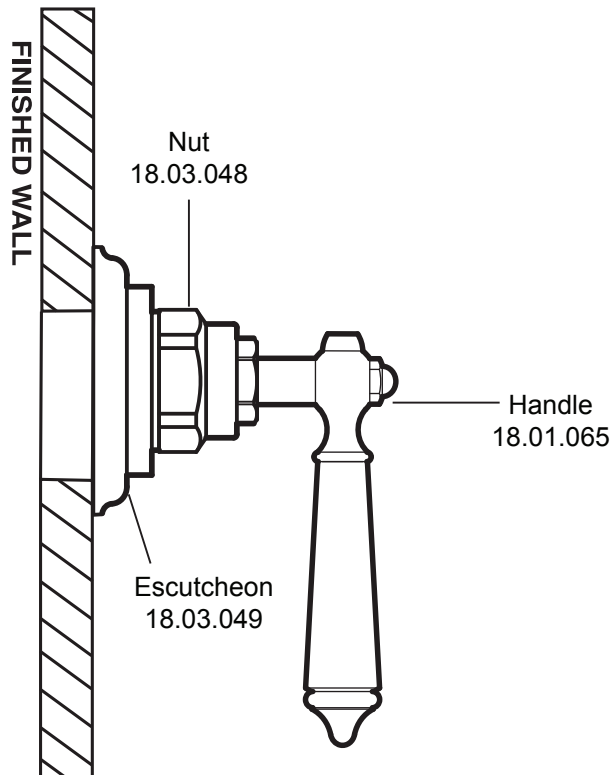

Aria Handle
In-Wall Trim
1.000187T

With the following valves:

- 18.30.020 - 1/2" Volume Control (Cartridge: 18.30.036)
- 18.30.023 - 3/4" Volume Control (Cartridge: 18.30.011)
- 18.30.255 - 3 Port In-Wall Diverter (Cartridge: 18.30.259)
- 18.30.253 - 4 Port In-Wall Diverter (Cartridge: 18.30.257)