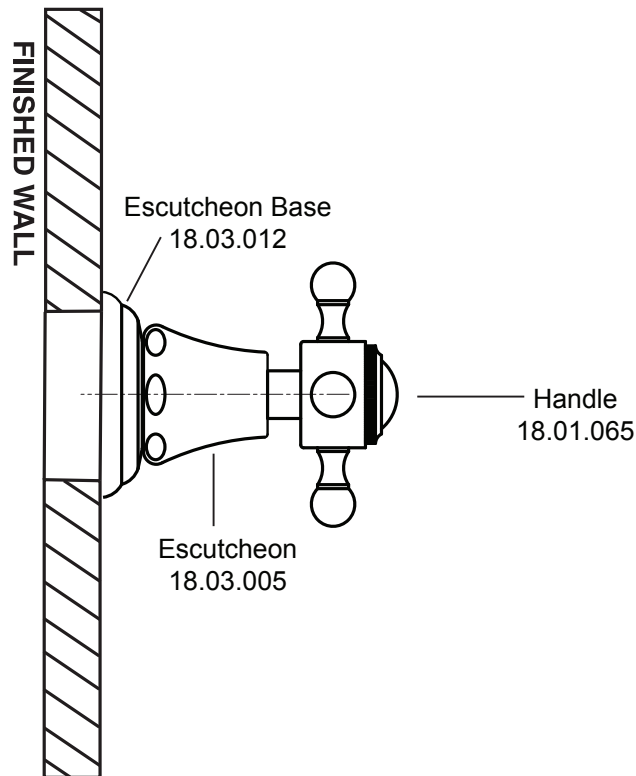

St. Michel Handle In-Wall Trim

1.005587T

With the following valves:

18.30.020 - 1/2" Volume Control (Cartridge: 18.30.036)

18.30.023 - 3/4" Volume Control (Cartridge: 18.30.011)

18.30.255 - 3 Port In-Wall Diverter (Cartridge: 18.30.259)

18.30.253 - 4 Port In-Wall Diverter (Cartridge: 18.30.257)