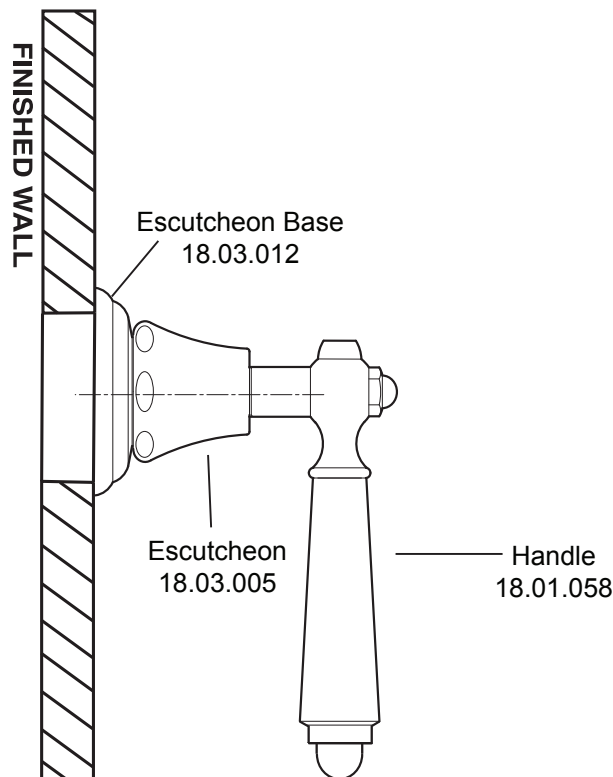

Monte Carlo Handle
In-Wall Trim
1.005987T

With the following valves:

- 18.30.020 - 1/2" Volume Control (Cartridge: 18.30.036)
- 18.30.023 - 3/4" Volume Control (Cartridge: 18.30.011)
- 18.30.255 - 3 Port In-Wall Diverter (Cartridge: 18.30.259)
- 18.30.253 - 4 Port In-Wall Diverter (Cartridge: 18.30.257)