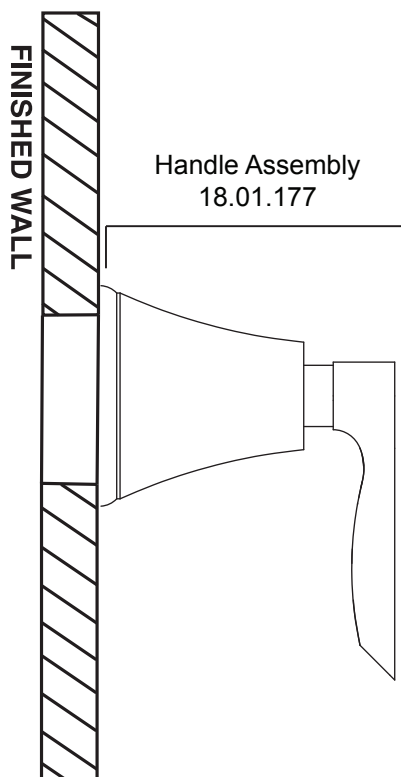

Lisse Handle
In-Wall Trim

1.008387T

With the following valves:

78.30.020 - 1/2" Volume Control (Cartridge: 18.30.036)

78.30.023 - 3/4" Volume Control (Cartridge: 18.30.011)

78.30.255 - 3 Port In-Wall Diverter (Cartridge: 18.30.259)

78.30.253 - 4 Port In-Wall Diverter (Cartridge: 18.30.257)