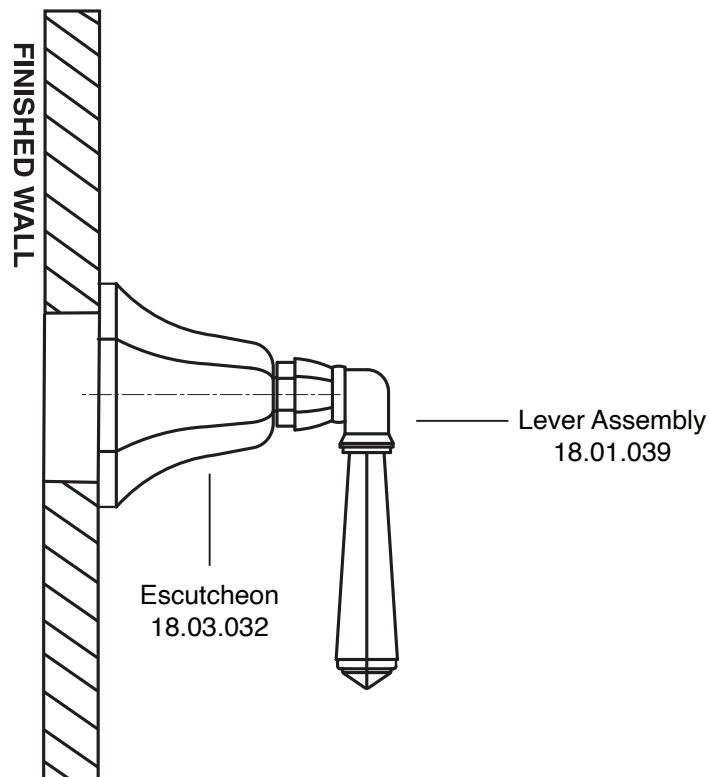

Valencia Handle
In-Wall Trim
1.007487T

With the following valves:

- 18.30.020 - 1/2" Volume Control (Cartridge: 18.30.036)
- 18.30.023 - 3/4" Volume Control (Cartridge: 18.30.011)
- 18.30.255 - 3 Port In-Wall Diverter (Cartridge: 18.30.259)
- 18.30.253 - 4 Port In-Wall Diverter (Cartridge: 18.30.257)