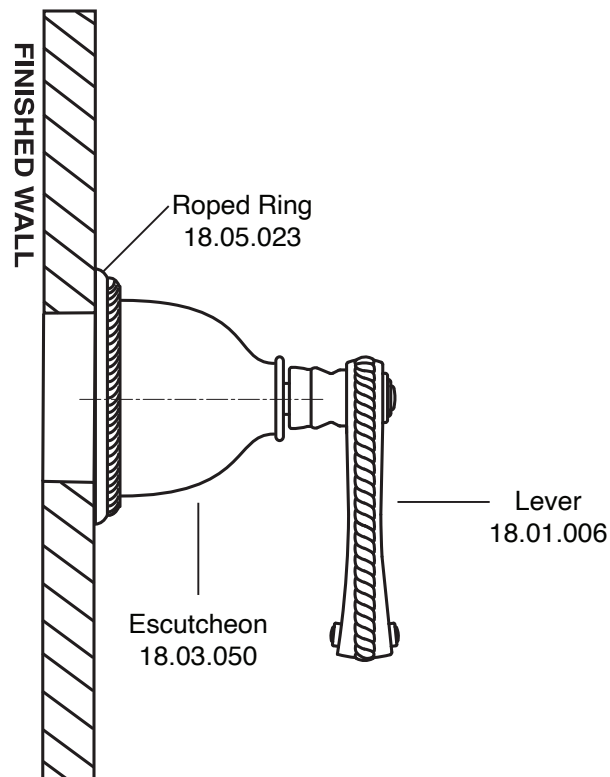

Siena Handle
In-Wall Trim
1.007987T

With the following valves:

- 18.30.020 - 1/2" Volume Control (Cartridge: 18.30.036)
- 18.30.023 - 3/4" Volume Control (Cartridge: 18.30.011)
- 18.30.255 - 3 Port In-Wall Diverter (Cartridge: 18.30.259)
- 18.30.253 - 4 Port In-Wall Diverter (Cartridge: 18.30.257)