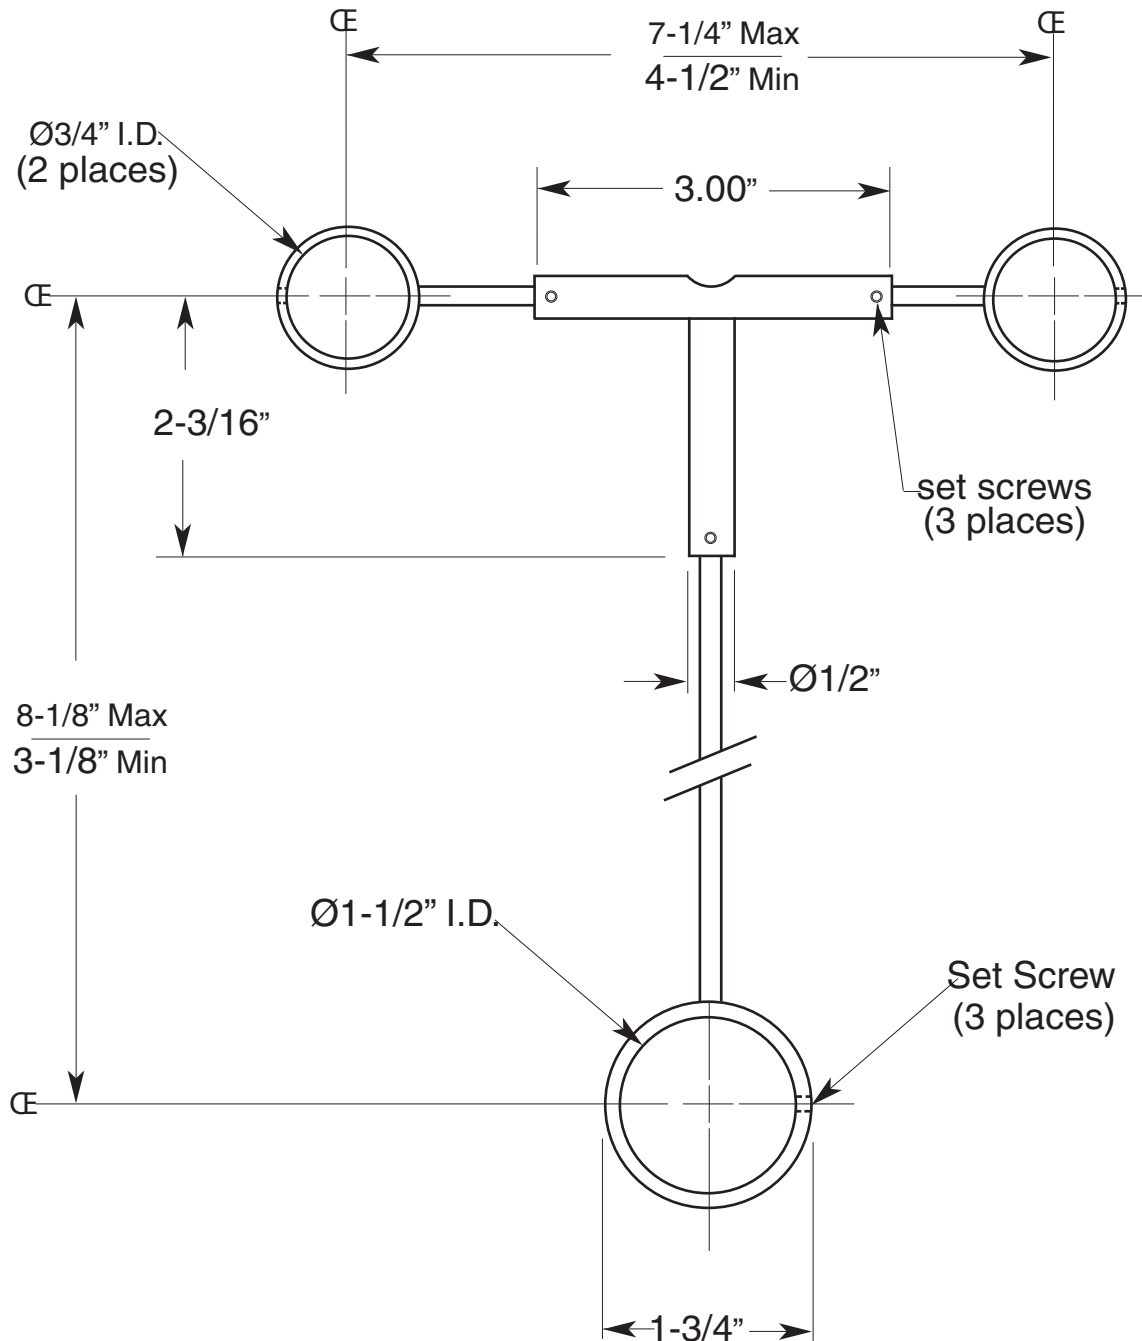

FEATURES:

- All brass construction
- Can be used to support Butler Mill Floor Telephone Set
- Available in all Sigma finishes

Specifications
Stabilizer Tee

Stabilizer Tee
18.11.250

Note: Measurements are subject to change or cancellation. No responsibility is assumed for use of superseded or voided pages.