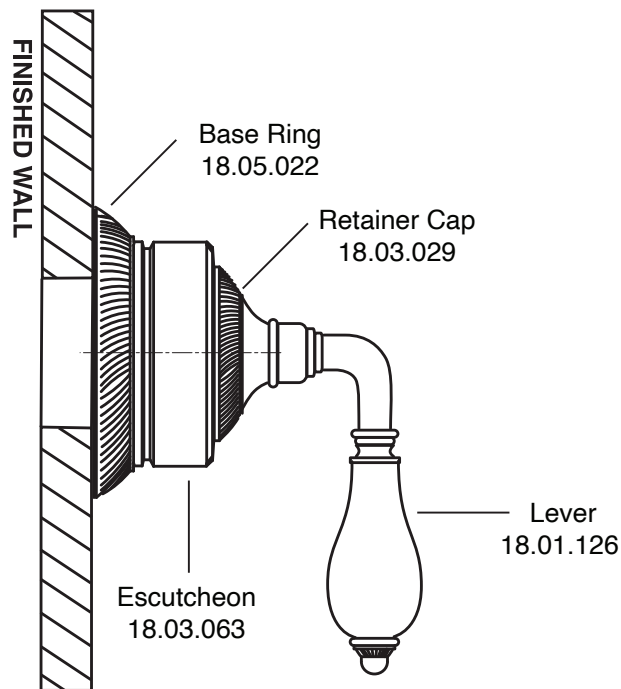

Venezia Handle  
In-Wall Trim  
1.002587T

---

With the following valves:

- 18.30.020 - 1/2" Volume Control (Cartridge: 18.30.036)
- 18.30.023 - 3/4" Volume Control (Cartridge: 18.30.011)
- 18.30.255 - 3 Port In-Wall Diverter (Cartridge: 18.30.259)
- 18.30.253 - 4 Port In-Wall Diverter (Cartridge: 18.30.257)