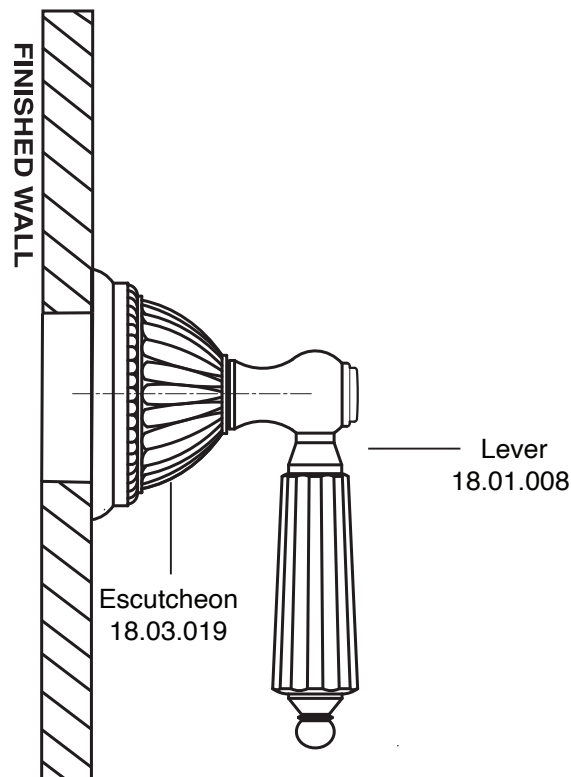

## Georgian Handle In-Wall Trim

1.004187T

---

With the following valves:

18.30.020 - 1/2" Volume Control (Cartridge: 18.30.036)

18.30.023 - 3/4" Volume Control (Cartridge: 18.30.011)

18.30.255 - 3 Port In-Wall Diverter (Cartridge: 18.30.259)

18.30.253 - 4 Port In-Wall Diverter (Cartridge: 18.30.257)