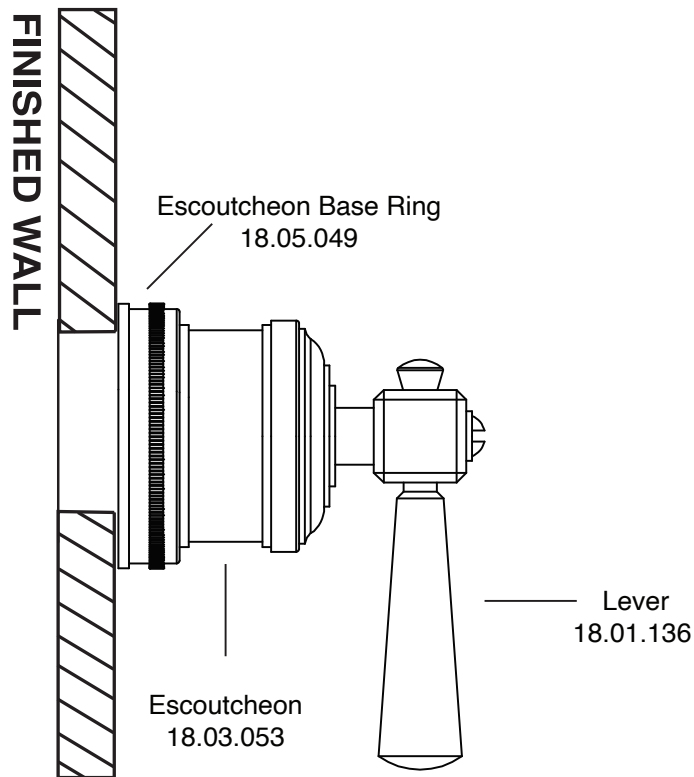

Regent Handle
In-Wall Trim

1.005387T

With the following valves:

78.30.020 - 1/2" Volume Control (Cartridge: 18.30.036)

78.30.023 - 3/4" Volume Control (Cartridge: 18.30.011)

78.30.255 - 3 Port In-Wall Diverter (Cartridge: 18.30.259)

78.30.253 - 4 Port In-Wall Diverter (Cartridge: 18.30.257)