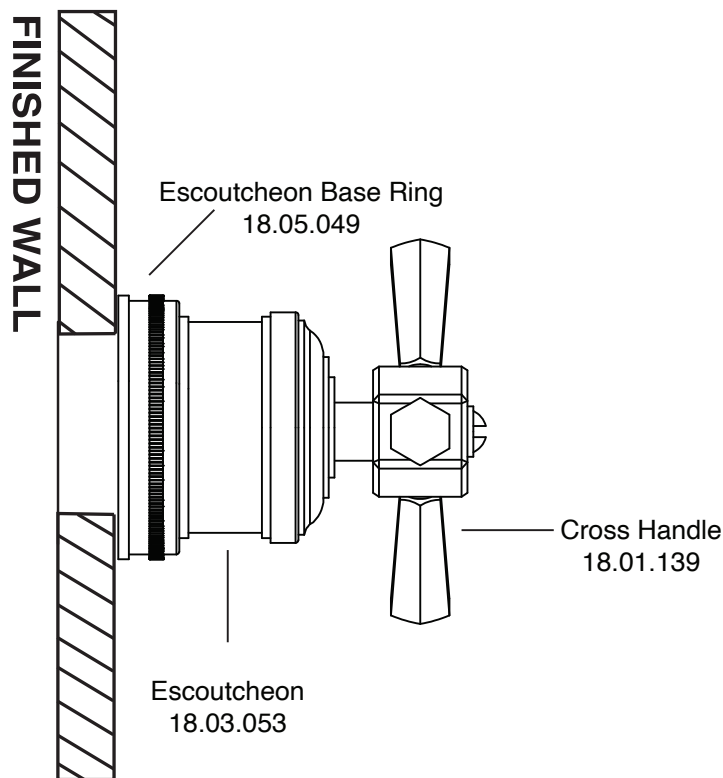

Regent X Handle  
In-Wall Trim

1.005487T

---

With the following valves:

78.30.020 - 1/2" Volume Control (Cartridge: 18.30.036)

78.30.023 - 3/4" Volume Control (Cartridge: 18.30.011)

78.30.255 - 3 Port In-Wall Diverter (Cartridge: 18.30.259)

78.30.253 - 4 Port In-Wall Diverter (Cartridge: 18.30.257)