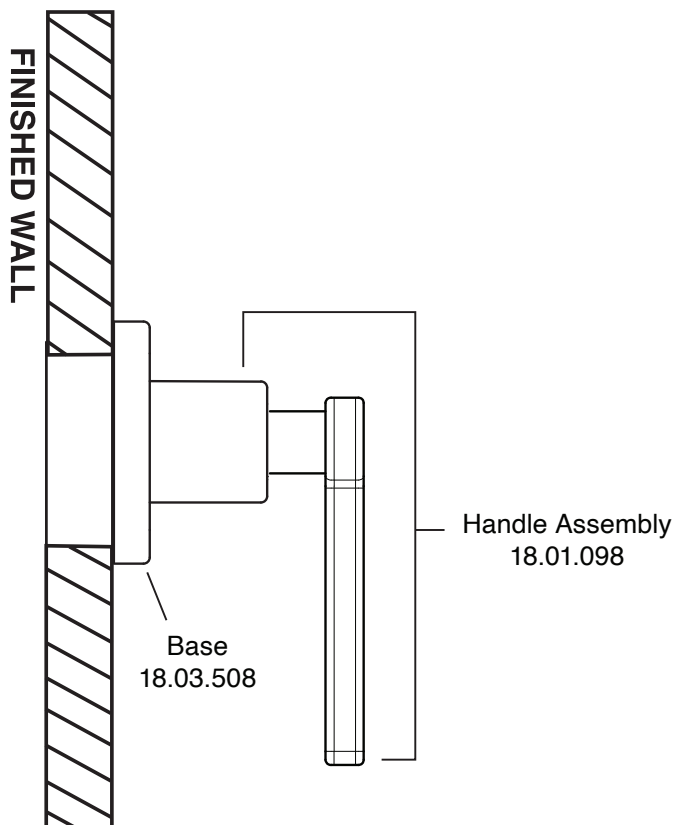

Carina Handle
In-Wall Trim

1.002887T

With the following valves:

78.30.020 - 1/2" Volume Control (Cartridge: 18.30.036)

78.30.023 - 3/4" Volume Control (Cartridge: 18.30.011)

78.30.255 - 3 Port In-Wall Diverter (Cartridge: 18.30.259)

78.30.253 - 4 Port In-Wall Diverter (Cartridge: 18.30.257)