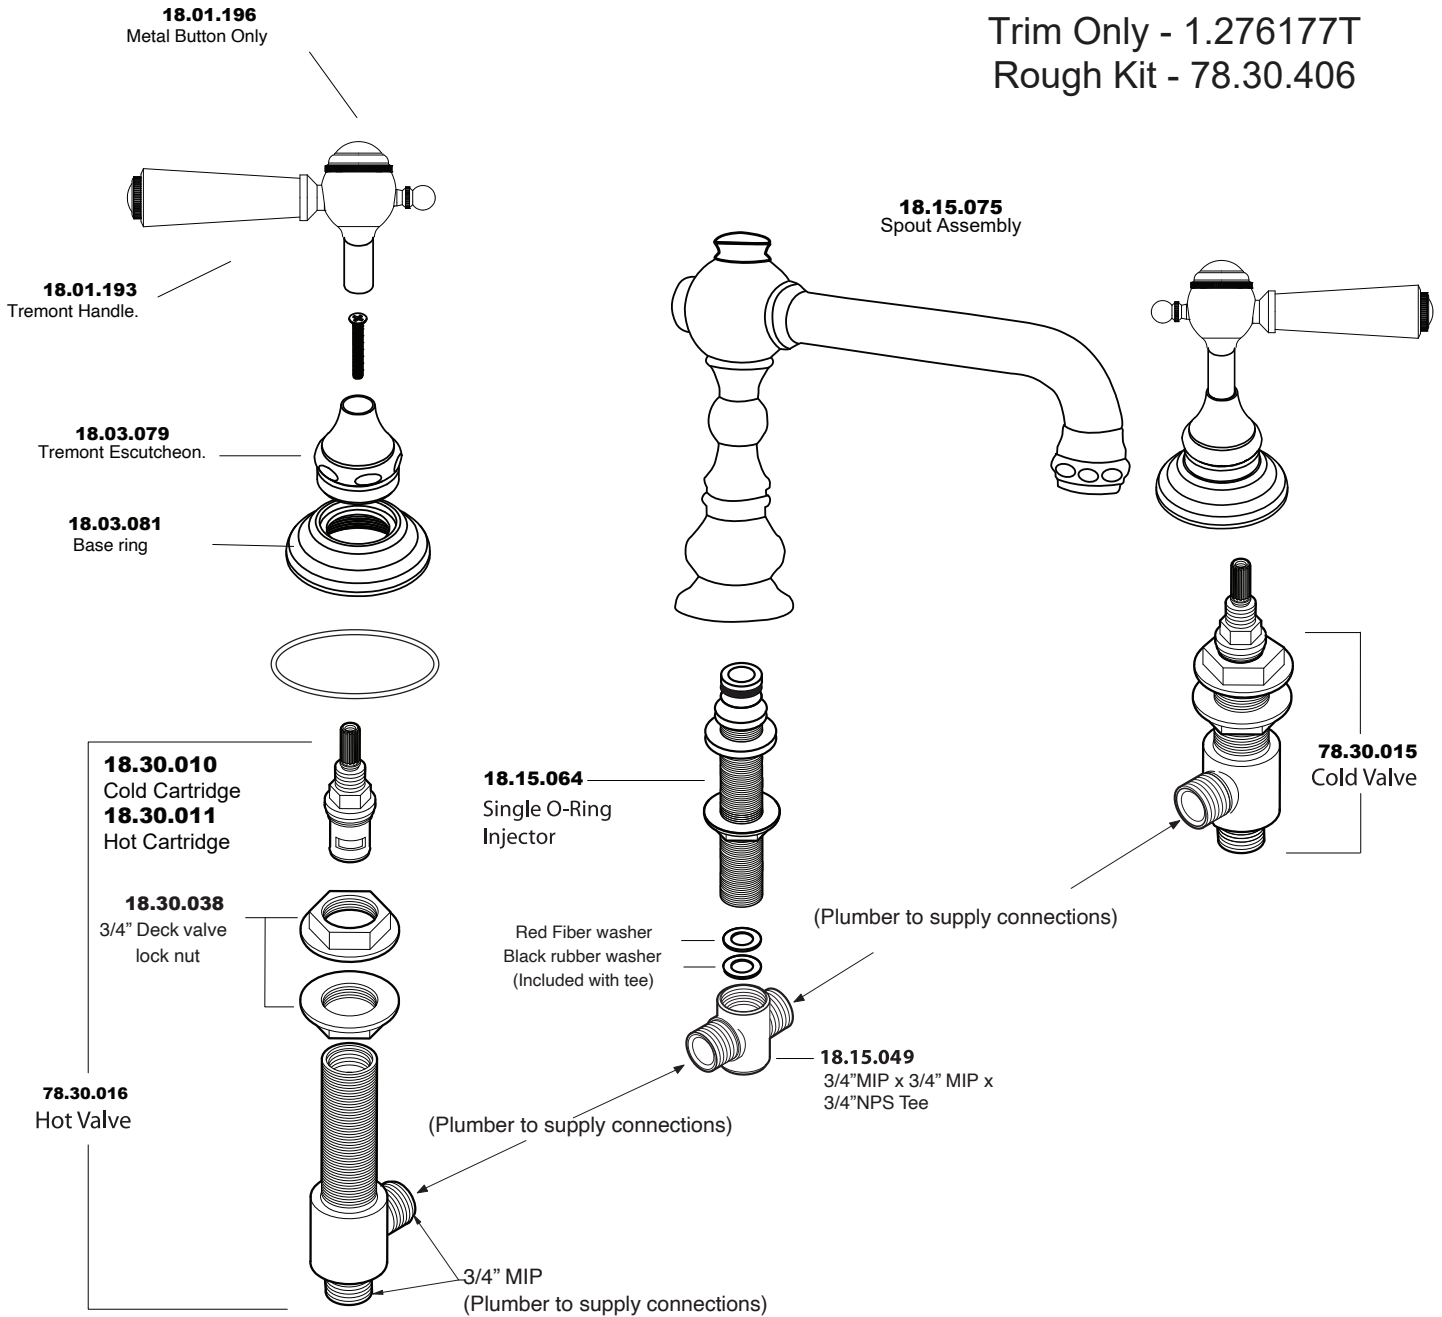

## 2700 Series 3-Hole Roman Tub Set with Tremont Handles

### 1.276177

Trim Only - 1.276177T

Rough Kit - 78.30.406

Note: Measurements are subject to change or cancellation. No responsibility is assumed for use of superseded or voided pages.