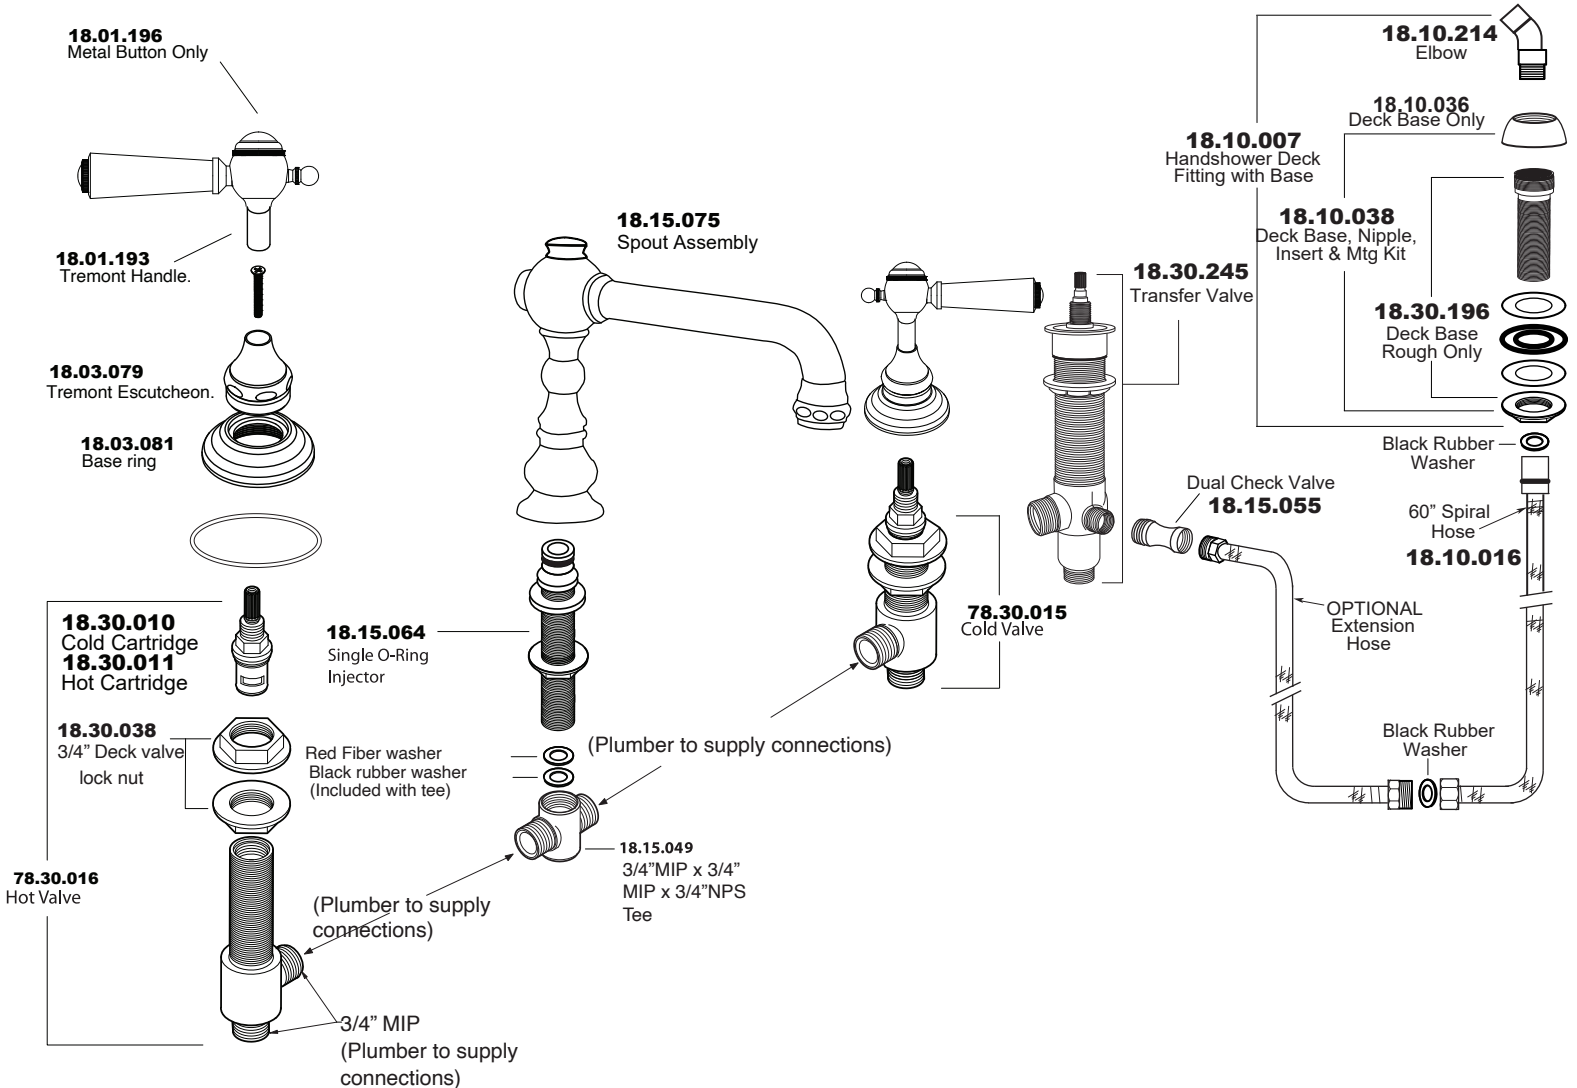

2700 Series 5-Hole Roman  
Tub Set with Tremont Handles

**1.276193**

Trim Only - 1.276193T

Rough Kit - 78.30.411

HANDSHOWER WAND  
**18.10.023**

Note: Measurements are subject to change or cancellation. No responsibility is assumed for use of superseded or voided pages.