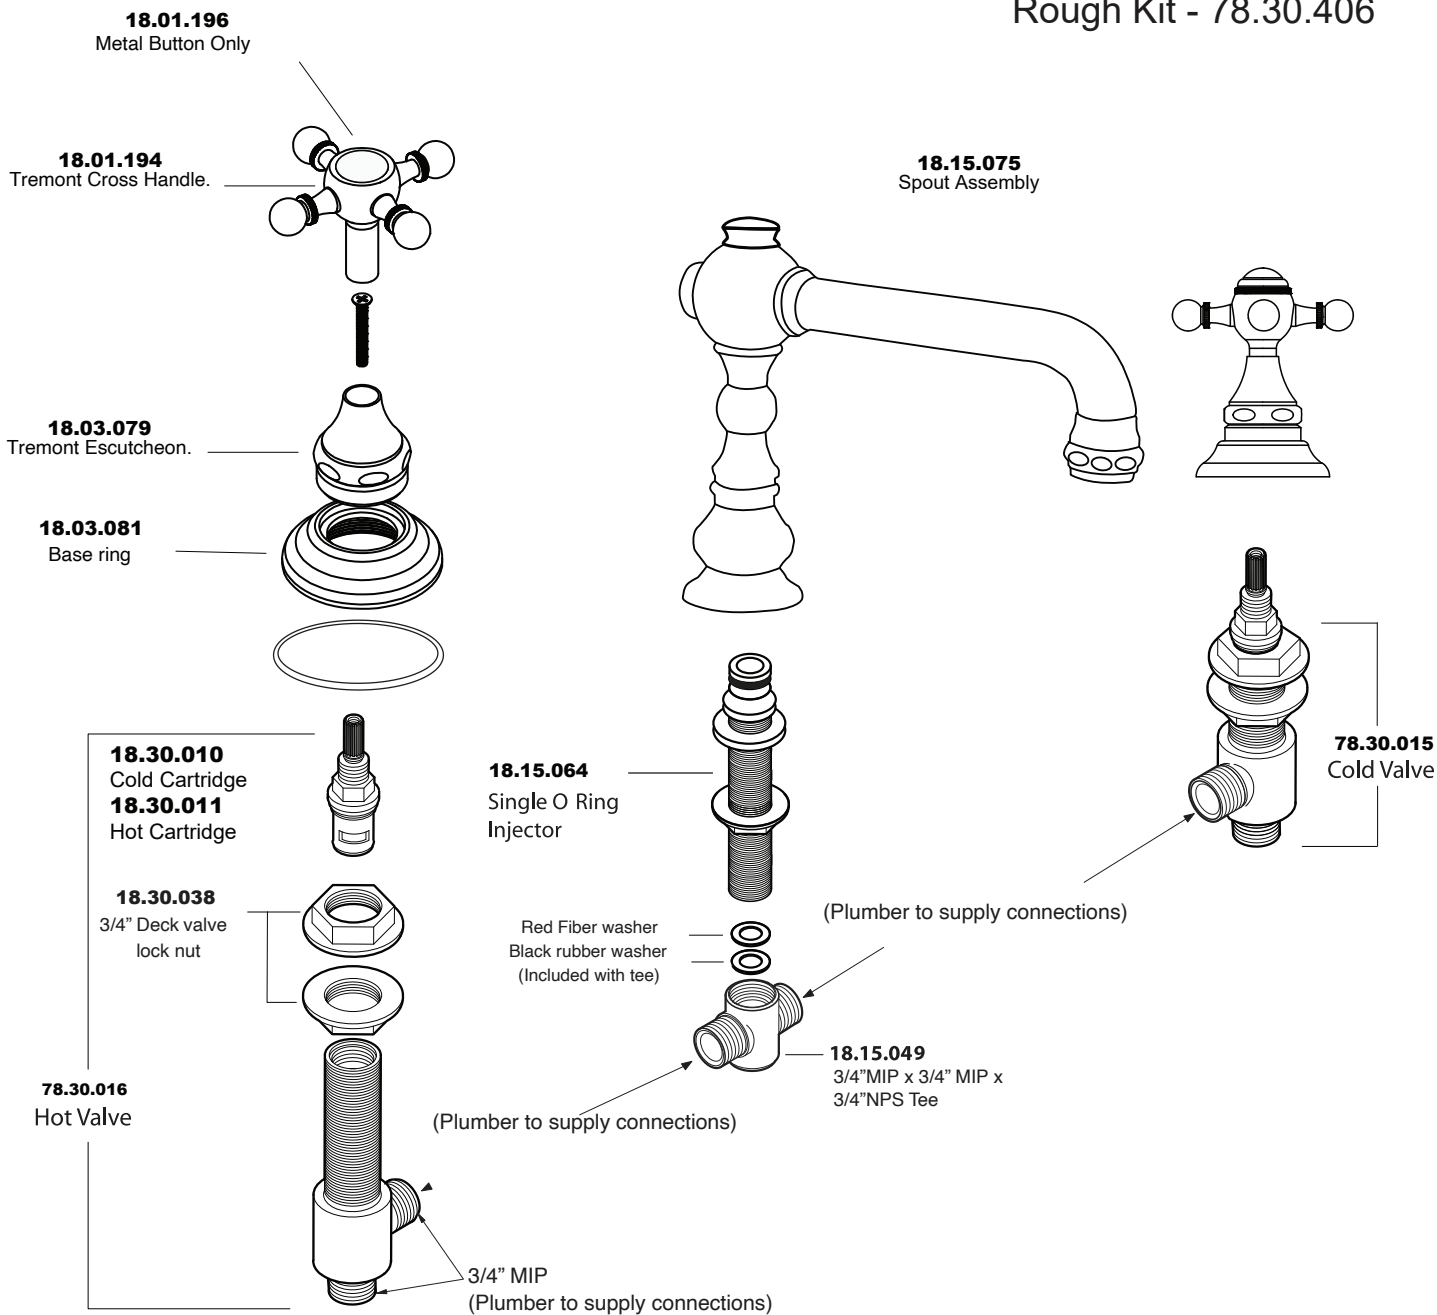

2700 Series 3-Hole Roman Tub
Set with Tremont X Handles

1.276277

Trim Only - 1.276277T
Rough Kit - 78.30.406

Note: Measurements are subject to change or cancellation. No responsibility is assumed for use of superseded or voided pages.