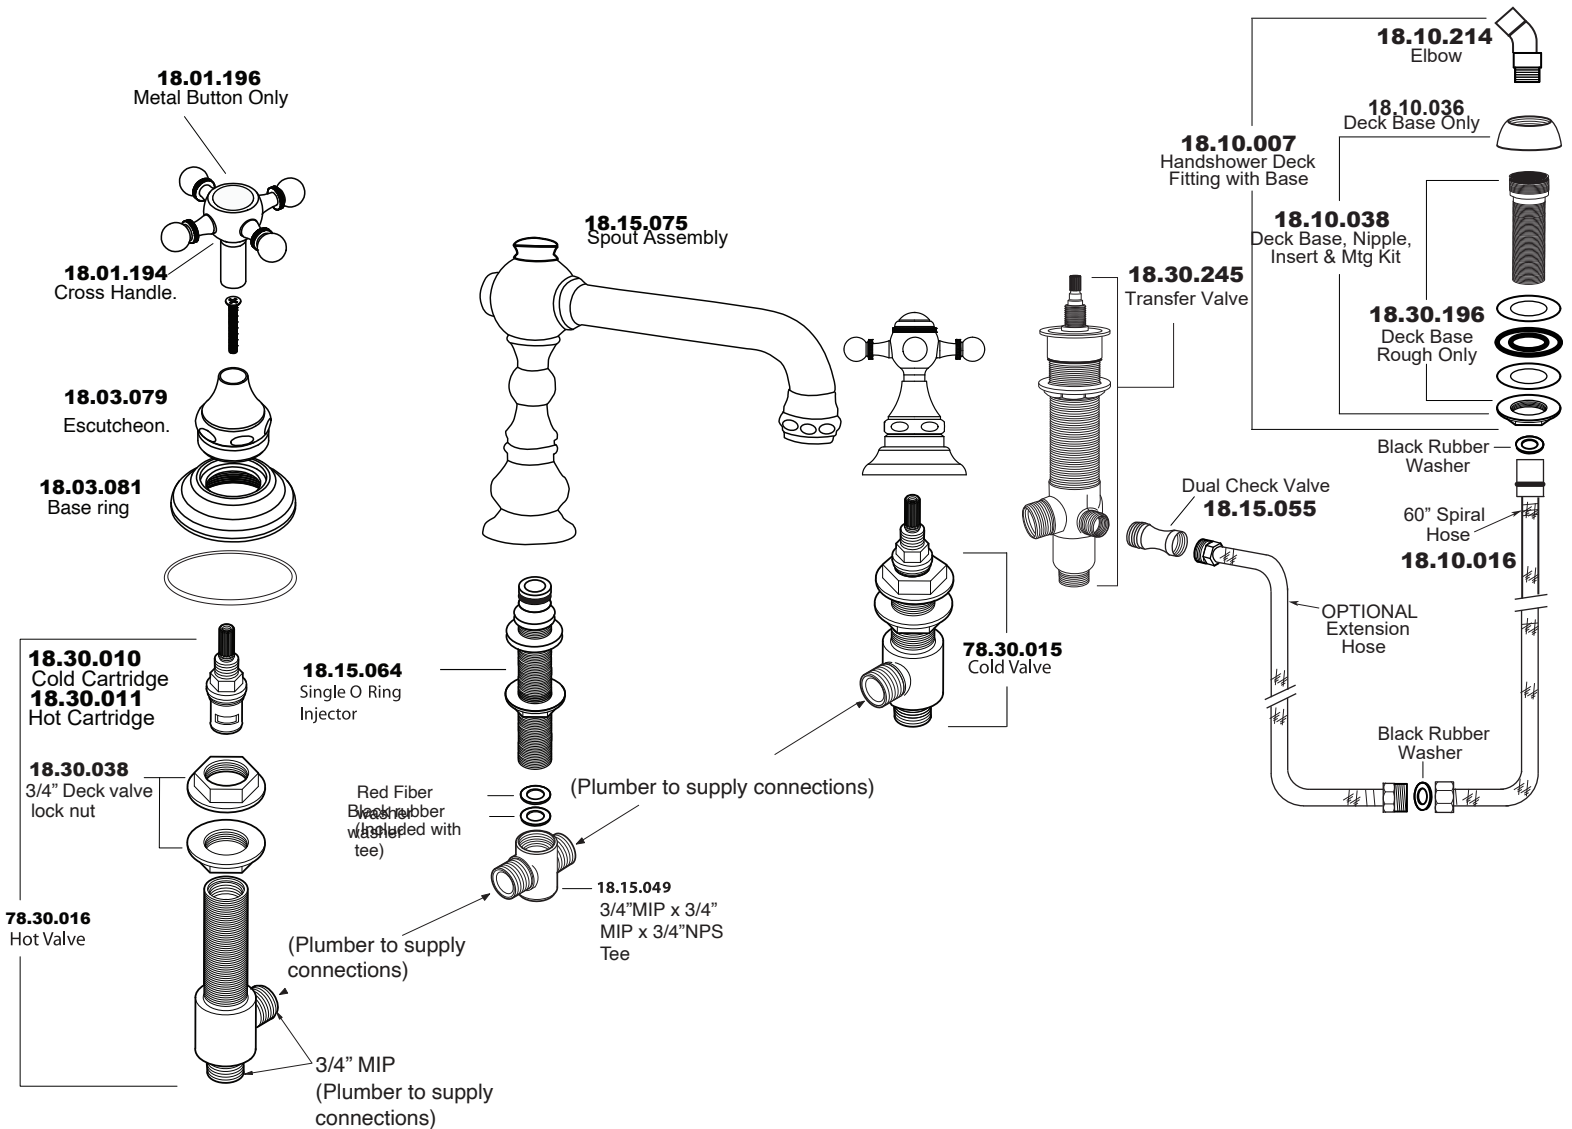

2700 Series 5-Hole Roman Tub
Set with Tremont X Handles

1.276293

Trim Only - 1.276293T

Rough Kit - 78.30.411

HANDSHOWER WAND
18.10.023

Note: Measurements are subject to change or cancellation. No responsibility is assumed for use of superseded or voided pages.